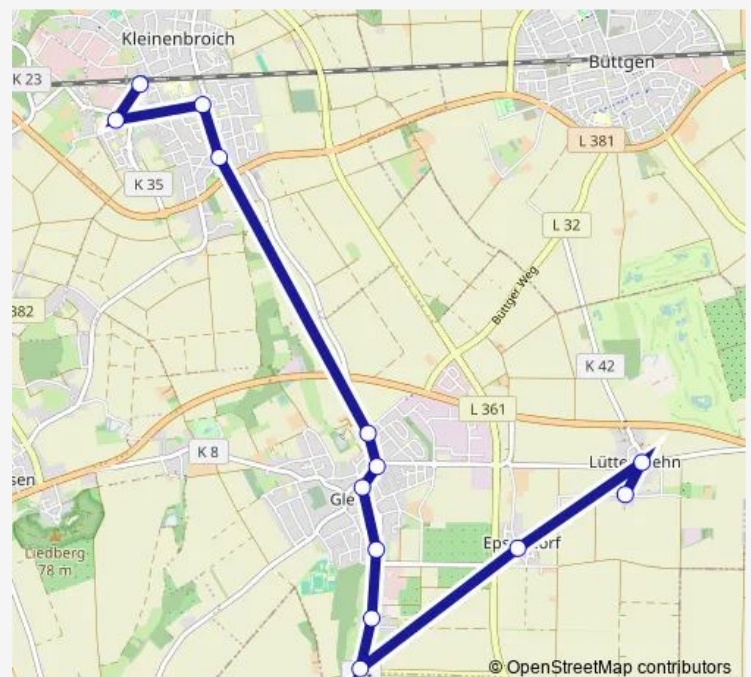

Korschenb Lüttenglehn Oberstr.

### Route schedule

Kleinenbroich Bf — Korschenb Lüttenglehn Oberstr.

Monday 12:39-16:53

Tuesday 12:39-15:19

Wednesday 12:39-16:53

Thursday 12:39-16:53

Friday 12:39-15:19

Saturday —

### Route info

Direction: Kleinenbroich Bf

Stops: 13

Trip Duration: 0 hour 22 min

**Direction**

Korschenbroich Lüttenglehn — Kleinenbroich Bf

13 stops

[Open route schedule](#)

## Route info

Direction: Korschenbroich Lüttenglehn

Stops: 13

Trip Duration: 0 hour 24 min

034 Bus time schedules and route maps are available in an offline PDF at busmaps.com. Use the busmaps.com website to see live bus times, train schedule or subway schedule, and step-by-step directions for all public transit in Duesseldorf