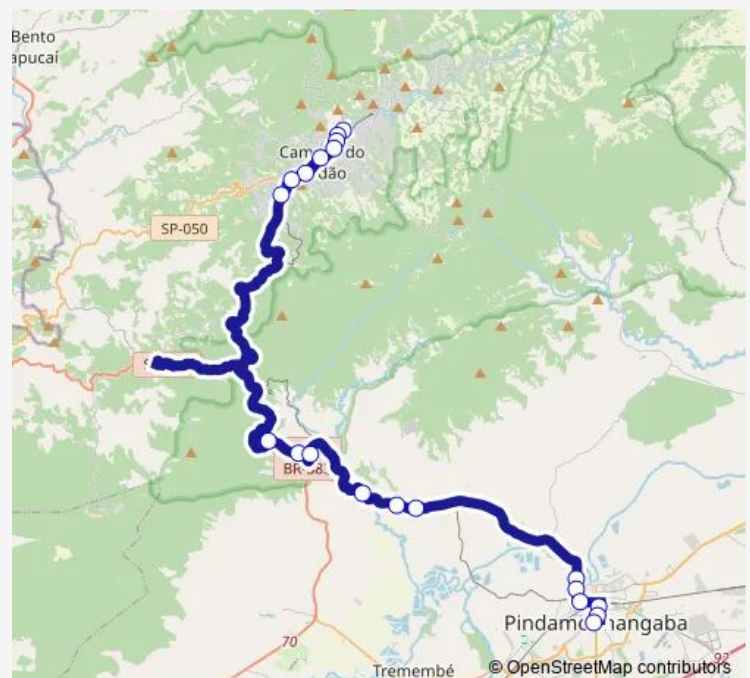

Avenida Albuquerque Lins, 80

Avenida Albuquerque Lins, 500

Route schedule

Rua Ireneu Gonçalves da Silva, 306 — Rua Antônio Pinto Monteiro

Monday 07:45-18:15

Tuesday 07:45-18:15

Wednesday 07:45-18:15

Thursday 07:45-18:15

Friday 07:45-18:15

Saturday 07:45-18:15

Sunday 07:45-18:15

Route info

Direction: Rua Ireneu Gonçalves da Silva, 306

Stops: 20

Trip Duration: 1 hour 34 min

5219 — Campos do Jordao (Terminal Rodoviario de Campos do Jordao) / Pindamonhangaba (Terminal...

Direction

Rua Antônio Pinto Monteiro — Rua Ireneu Gonçalves da Silva, 306

23 stops

[Open route schedule](#)

Rua Antônio Pinto Monteiro

Rua Doutor Laerte de Assunção Júnior, 116-154

Avenida Nossa Senhora do Bonsucesso, 1311-1329

Tuesday 06:00-16:00

Wednesday 06:00-16:00

Thursday 06:00-16:00

Friday 06:00-16:00

Saturday 06:00-16:00

Sunday 06:00-16:00

Route info

Direction: Rua Antônio Pinto Monteiro