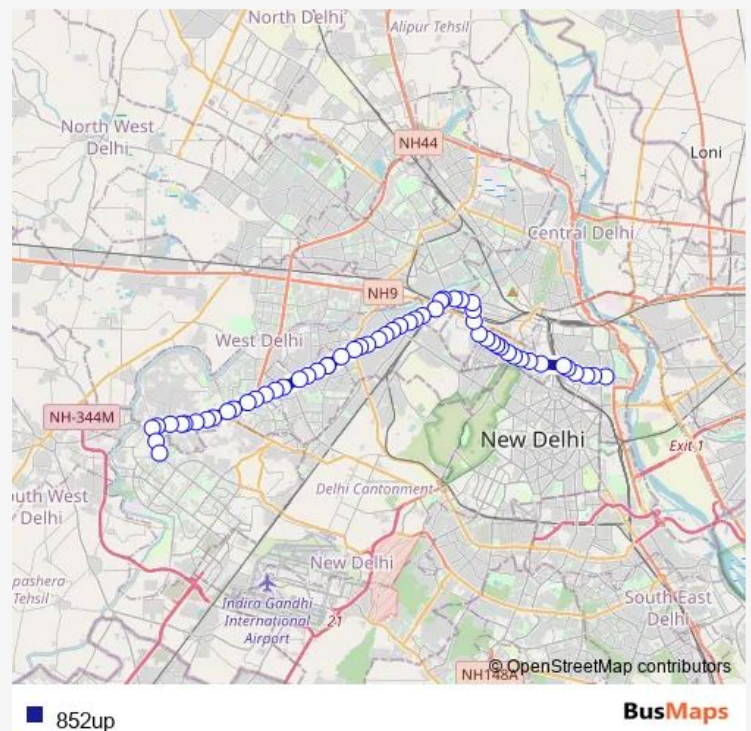

Shastri Nagar Metro Station

Shastri Nagar E Block

Shastri Nagar Shiv Mandir

Route schedule

Ambedkar Stadium Terminal — Nsit (Netaji Subhas Institute)

Monday 04:45-16:03

Tuesday 04:45-16:03

Wednesday 04:45-16:03

Thursday 04:45-16:03

Friday 04:45-16:03

Saturday 04:45-16:03

Sunday 04:45-16:03

Route info

Direction: Ambedkar Stadium Terminal

Stops: 57

Trip Duration: 1 hour 40 min