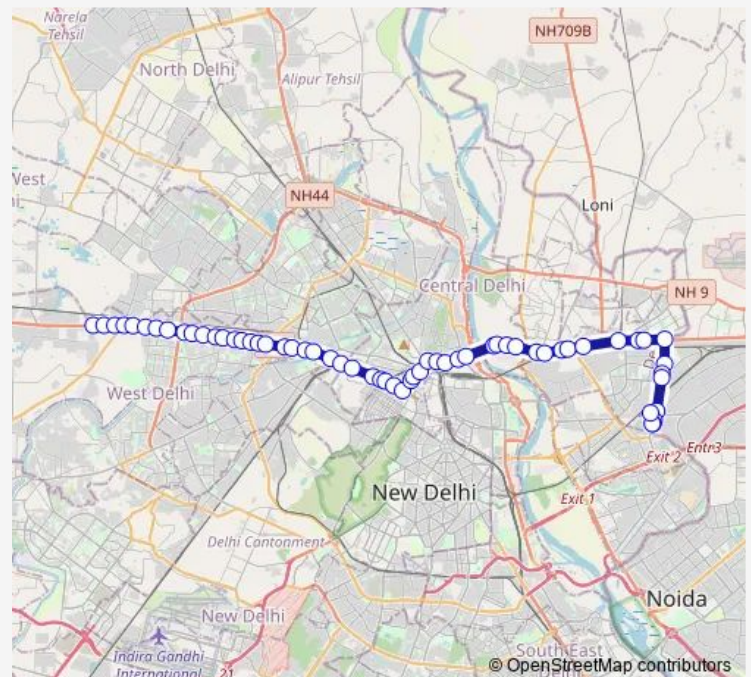

### Route schedule

Qamruddin Nagar Terminal — Anand Vihar Isbt Terminal

Monday 07:06-20:06

Tuesday 07:06-20:06

Wednesday 07:06-20:06

Thursday 07:06-20:06

Friday 07:06-20:06

Saturday 07:06-20:06

### Route info

Direction: Qamruddin Nagar Terminal

Stops: 59

Trip Duration: 2 hour 7 min

236down

Ram Pura (Ashok Park)

Zakhira Flyover

Daya Basti Flyover