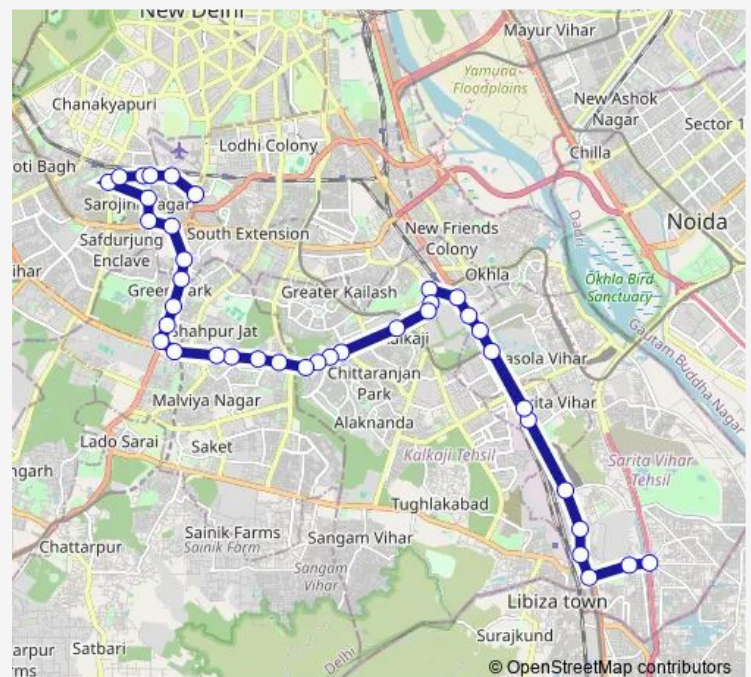

### Route schedule

Meethapuur Chowk — S.J. Terminal

Monday 07:10-19:35

Tuesday 07:10-19:35

Wednesday 07:10-19:35

Thursday 07:10-19:35

Friday 07:10-19:35

Saturday 07:10-19:35

### Route info

Direction: Meethapuur Chowk

Stops: 39

Trip Duration: 1 hour 44 min

465adown

BusMaps

Swami Nagar

North Paint Nursing Home