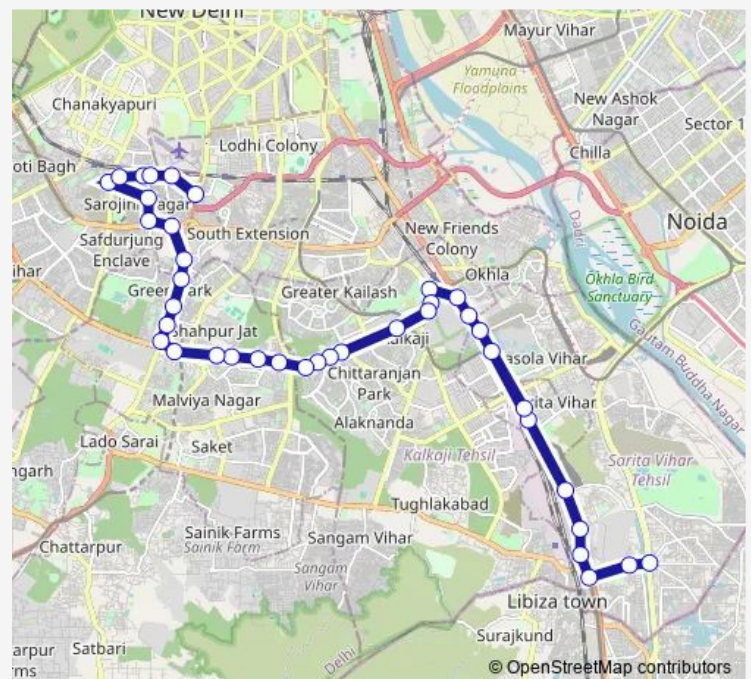

Thursday 07:10-19:35

Friday 07:10-19:35

Saturday 07:10-19:35

Sunday 07:10-19:35

Route info

Direction: Meethapur Chowk

Stops: 39

Trip Duration: 1 hour 44 min

465adown

BusMaps

Swami Nagar

North Paint Nursing Home

Sadhna Enclave

Panchsheel Club (Sarv Priya Vihar)

IIT Gate (Aurobindo Marg)

Padmani Enclave