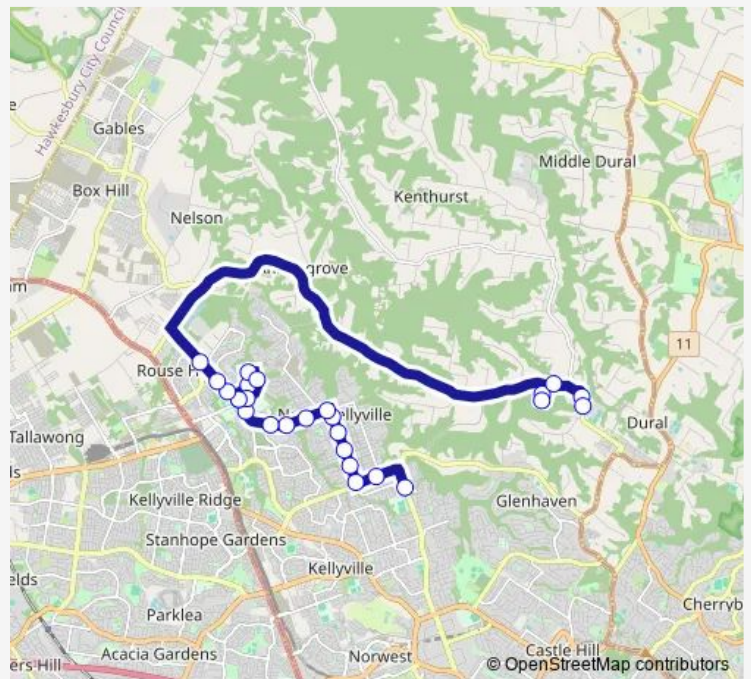

School Bus 3017 Green Rd after Marella Av to The Hills Grammar School via Marian College

[Go to website](#)

**Direction**

Green Rd After Marella Av — Hills Grammer School, Kenthurst Rd

26 stops

[Open route schedule](#)

- Green Rd After Marella Av
- Samantha Riley Dr Opp Foxall Rd
- Hezlett Rd After Samantha Riley Dr
- Hills Adventist College, Hezlett Rd
- Hezlett Rd Before Curtis Rd
- Hezlett Rd After Curtis Rd
- 182 Hezlett Rd
- Withers Rd After Hezlett Rd
- Withers Rd After Horan Rd
- Withers Rd After Serene Pl
- Withers Rd Before Mungerie Rd
- Rouse Hill High School, Withers Rd
- Withers Rd After Commercial Rd
- Bentley Av After Paramount Cres
- Wellgate Av At Liberty Way
- Wellgate Av After Liberty Way
- Our Lady Of The Angels Primary School, Wellgate Av
- Withers Rd After Commercial Rd
- Hills Centenary Park, Withers Rd
- Withers Rd At Brushwood Dr

Route schedule

Green Rd After Marella Av — Hills Grammer School, Kenthurst Rd

Monday	07:49
Tuesday	07:49
Wednesday	07:49
Thursday	07:49
Friday	07:49
Saturday	—
Sunday	—

Route info

Direction: Green Rd After Marella Av

Stops: 26

Trip Duration: 0 hour 51 min

3017 — Green Rd after Marella Av to The Hills Grammar School via Marian College

Withers Rd After Mile End Rd

St Madeleine's Primary School, School Grounds

Marian Catholic College, School Grounds