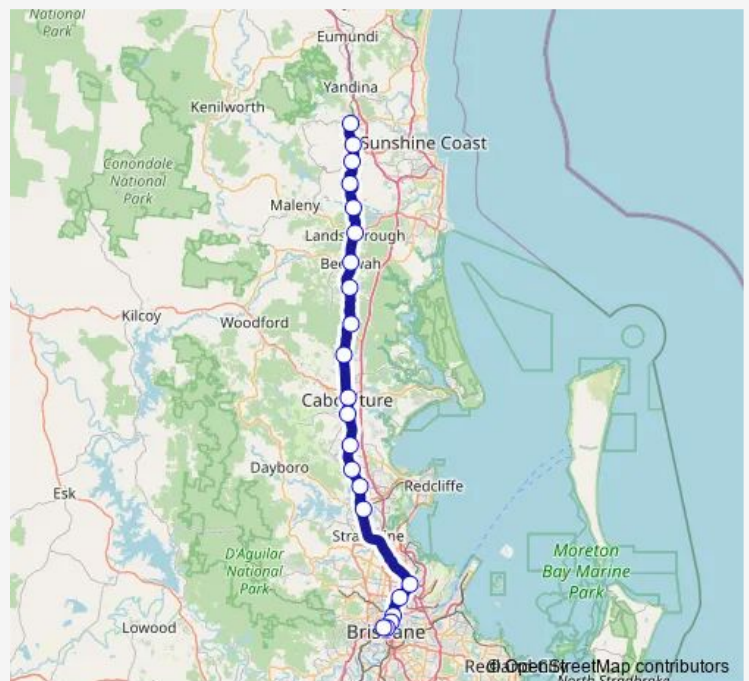

Morayfield station, platform 1

Burpengary station, platform 1

Narangba station, platform 1

Dakabin station, platform 1

Petrie station, platform 4

Northgate station, platform 3

Eagle Junction station, platform 3

Wednesday 05:02-06:20

Thursday 05:02-06:20

Friday —

Saturday —

Sunday —

Route info

Direction: Nambour station, platform 2

Stops: 22

Trip Duration: 1 hour 52 min

NABR — Nambour line - Brisbane City

Roma Street station, platform 8

Direction

Nambour station, platform 1 — Roma Street station, platform 8

22 stops

[Open route schedule](#)

Nambour station, platform 1

Woombye station, platform 1

Palmwoods station, platform 1

Eudlo station, platform 1

Mooloolah station, platform 1

Landsborough station, platform 2

Beerwah station, platform 1

Glass House Mountains station, platform 1