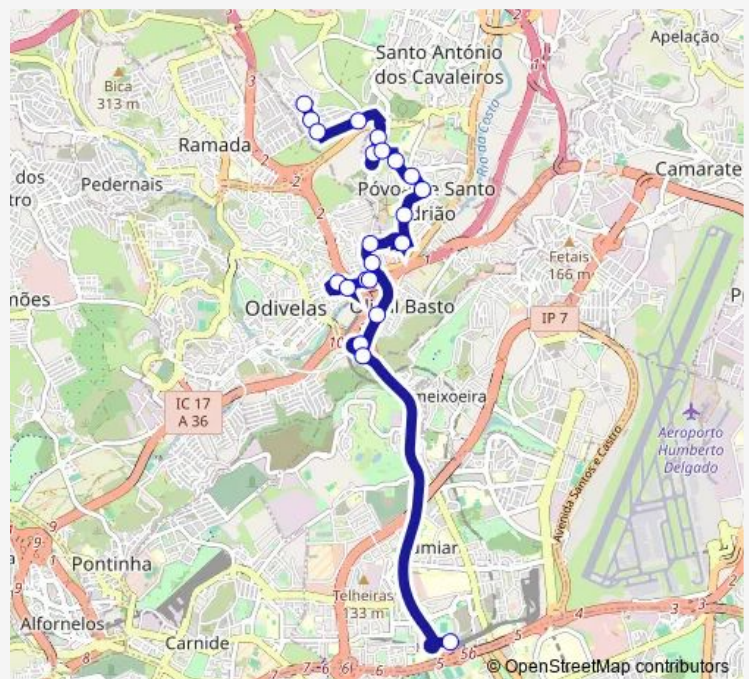

Bus 2768 Casal Paradela - Lisboa (C. Grande)

[Go to website](#)

Direction

Campo Grande (Metro) P5 — R Joaquim Augusto Dias (C Paradela)

20 stops

[Open route schedule](#)

Campo Grande (Metro) P5

Cç. Carriche

En 8 (Olival Basto)

R Gen Alves Roçadas 38

Odivelas (Metro) P6

Odivelas (Metro) P2

R Gen Alves Roçadas 38

R Heróis Chaimite 7

R Norberto Oliveira 102

R Dr Jaime Cortesão 6 (Póvoa Sto Adrião)

R Prof Egas Moniz 30 (Póvoa Sto Adrião)

R Soeiro Pereira Gomes 10

R M Albuquerque 44 (C Paroquial)

R Casal Granja 26

R 3 Julho (Casal Granja)

Póvoa Sto Adrião (X) Casal Monte

R 4 Outubro (X) R José P Lourenço

R 4 Outubro 8 (C Paradela)

R M Helena Vieira Silva 217

R Joaquim Augusto Dias (C Paradela)

Route schedule

Campo Grande (Metro) P5 — R Joaquim Augusto Dias (C Paradela)

Monday 05:55

Tuesday 05:55

Wednesday 05:55

Thursday 05:55

Friday 05:55

Saturday —

Sunday —

Route info

Direction: Campo Grande (Metro) P5

Stops: 20

Trip Duration: 0 hour 30 min

2768 — Casal Paradela - Lisboa (C. Grande)