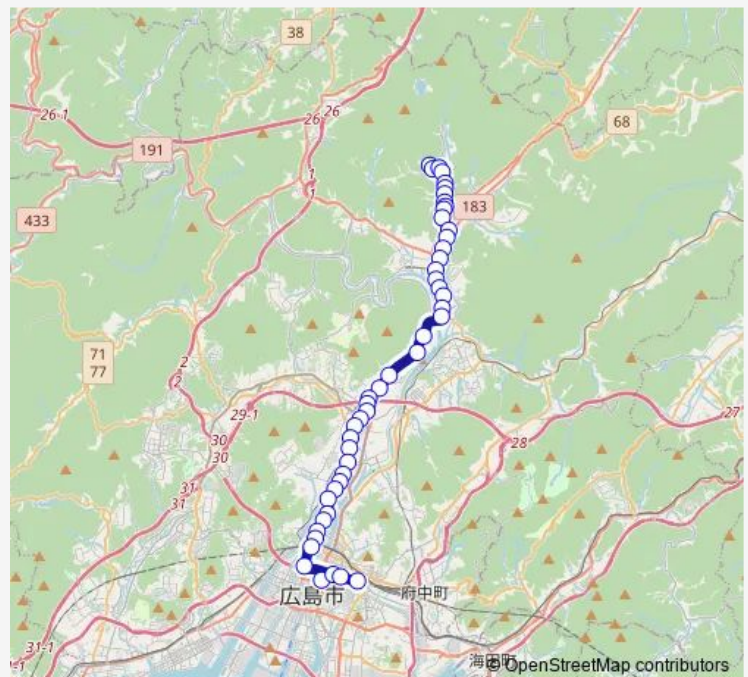

Thursday 07:23-17:28

Friday 07:23-17:28

Saturday 07:23-17:28

Sunday 06:38-17:28

Route info

Direction: 訓練場前

Stops: 47

Trip Duration: 0 hour 59 min