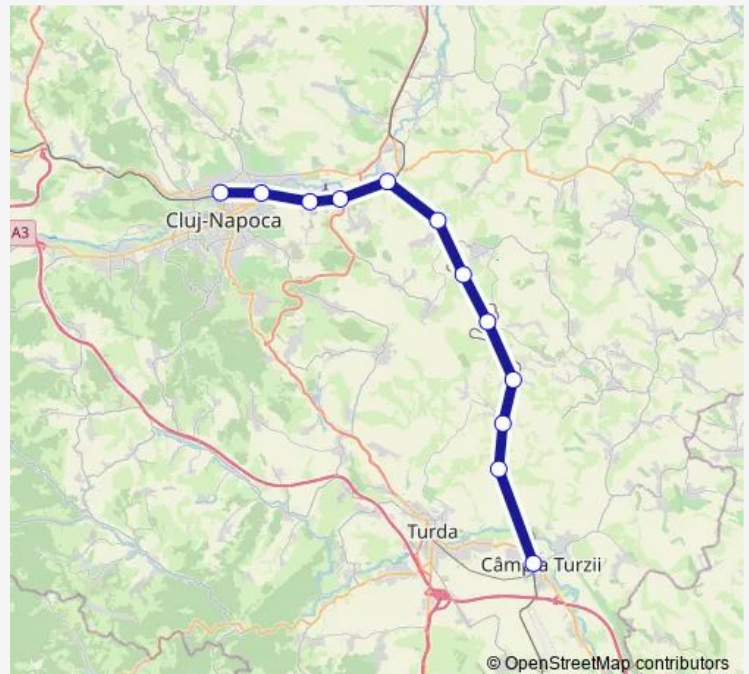

Apahida

Cojocna Hm.

Tunel Hm.

Boju Hm.

Valea Florilor Hm.

Ploscoş h.

Cânepişti h.

Câmpia Turzii

## Route schedule

Cluj Napoca — Câmpia Turzii

Monday	07:20-19:26
Tuesday	07:20-19:26
Wednesday	07:20-19:26
Thursday	07:20-19:26
Friday	07:20-19:26
Saturday	07:20-19:26
Sunday	07:20-19:26

## Route info

Direction: Cluj Napoca

Stops: 12

Trip Duration: 1 hour 17 min

R: Cluj Napoca - Câmpia Turzii Rail time schedules and route maps are available in an offline PDF at [busmaps.com](https://busmaps.com). Use the [busmaps.com](https://busmaps.com) website to see live bus times, train schedule or subway schedule, and step-by-step directions for all public transit in Cluj-Napoca