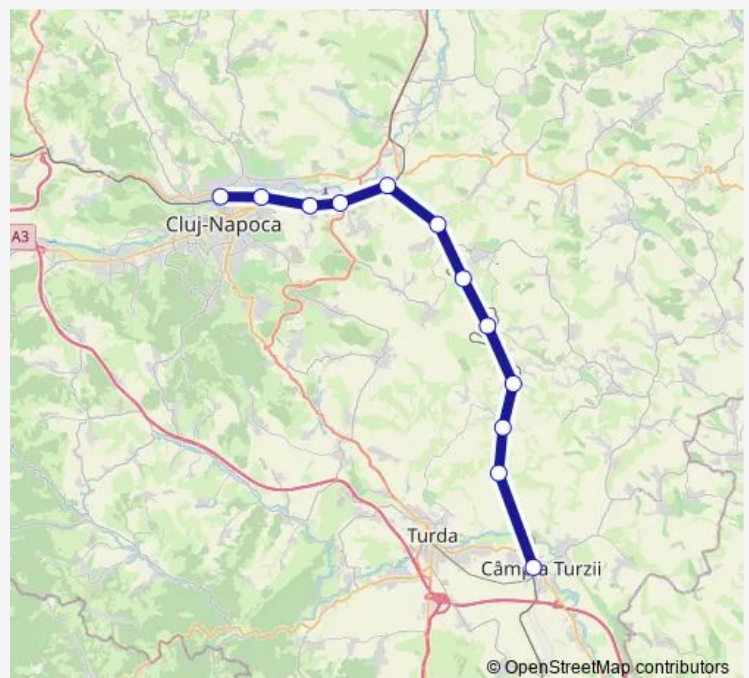

Rail R: Cluj Napoca - Câmpia Turzii
R: Cluj Napoca - Clujana h. - Cluj Napoca Est - Dezmir h. - Apahida - Cojocna Hm. - Tunel Hm. - Boju Hm. - Valea Florilor Hm. - Ploscoş h. - Cânepişti h. - Câmpia Turzii

Câmpia Turzii

Route schedule

Cluj Napoca — Câmpia Turzii

Monday	07:20-19:26
Tuesday	07:20-19:26
Wednesday	07:20-19:26
Thursday	07:20-19:26
Friday	07:20-19:26
Saturday	07:20-19:26
Sunday	07:20-19:26

Route info

Direction: Cluj Napoca

Stops: 12

Trip Duration: 1 hour 17 min

R: Cluj Napoca - Câmpia Turzii Rail time schedules and route maps are available in an offline PDF at busmaps.com. Use the busmaps.com website to see live bus times, train schedule or subway schedule, and step-by-step directions for all public transit in Cluj-Napoca