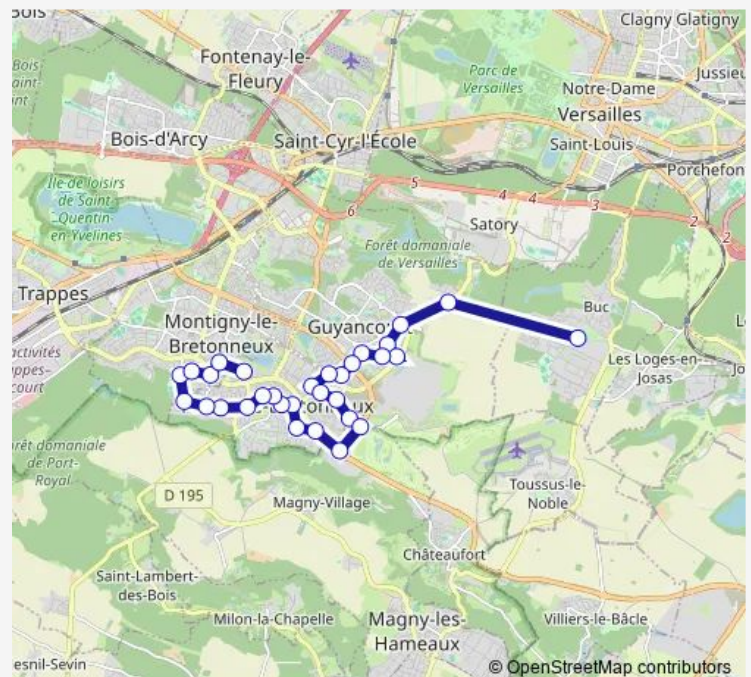

Voisins Centre

### Route schedule

Lycée Franco-Allemand - ML King — Collège Champollion

Monday 16:40

Tuesday 16:40

Wednesday 13:40-17:30

Thursday 16:40

Friday —

Saturday —

### Route info

Direction: Lycée Franco-Allemand - ML King

Stops: 31

Trip Duration: 0 hour 43 min

Les Pépinières

Simone Weil

Plan de l'Eglise

Avenue du Lycée

## Route info

Direction: Collège Champollion

Stops: 28

Trip Duration: 0 hour 49 min

Hausmann

Dampierre

La Minière

Collège M.L.-King / Lycée Franco-Allemand