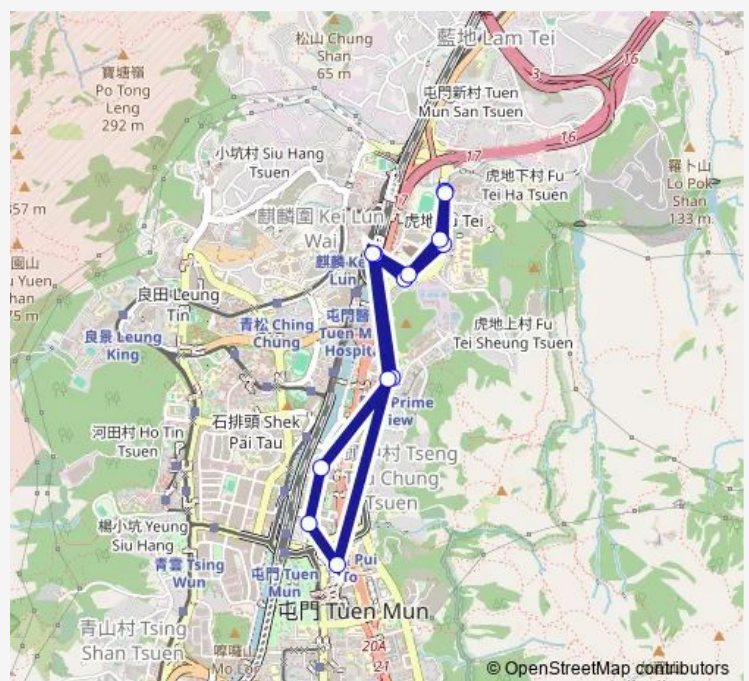

CASTLE PEAK ROAD - SAN HUI, NEAR PRIME VIEW GARDEN

SIU HONG STATION (SOUTH) PUBLIC TRANSPORT INTERCHANGE

CASTLE PEAK ROAD - LINGNAN, NEAR BRILLIANT GARDEN

CASTLE PEAK ROAD - LINGNAN, NEAR PARKLAND VILLAS

FU TAI ESTATE

Route schedule

FU TAI ESTATE — FU TAI ESTATE

Monday	05:00-00:10 ⁺¹
Tuesday	05:00-00:10 ⁺¹
Wednesday	05:00-00:10 ⁺¹
Thursday	05:00-00:10 ⁺¹
Friday	05:00-00:10 ⁺¹
Saturday	05:00-00:10 ⁺¹
Sunday	05:00-00:10 ⁺¹

Route info

Direction: FU TAI ESTATE

Stops: 13

Trip Duration: 0 hour 17 min

46X — FU TAI Estate - Tuen MUN Town Centre (Circular) (Short-Working Route)

46X Bus time schedules and route maps are available in an offline PDF at busmaps.com. Use the busmaps.com website to see live bus times, train schedule or subway schedule, and step-by-step directions for all public transit in Tuen Mun