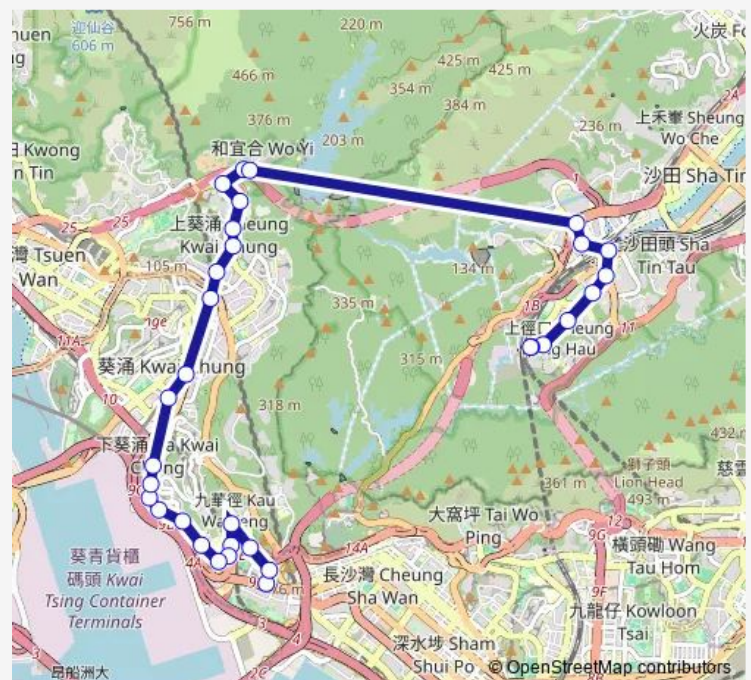

### Route info

Direction: [Kmb+Ctb] MEI FOO BUS Terminus/<Br>Mei Foo[[Kmb] MEI FOO BUS Terminus

Stops: 32

Trip Duration: 0 hour 46 min

46x — HIN Keng - MEI Foo

[Kmb] Shek WAI KOK SUN Village|[Lwb] Shek WAI KOK SUN Village