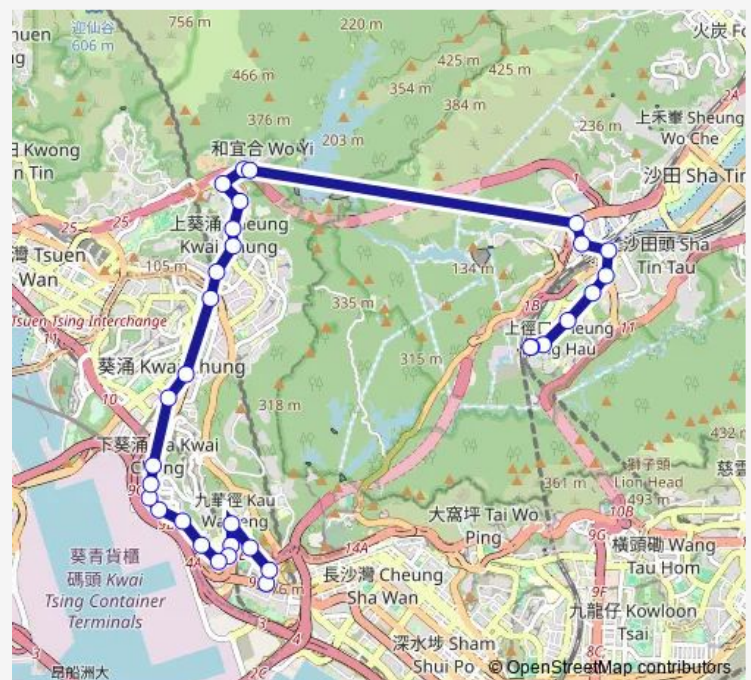

Monday 05:15-22:20

Tuesday 05:15-22:20

Wednesday 05:15-22:20

Thursday 05:15-22:20

Friday 05:15-22:20

Saturday 05:15-23:00

Sunday 05:15-21:00

Route info

Direction: [Kmb+Ctb] MEI FOO BUS Terminus/
Mei Foo[[Kmb] MEI FOO BUS Terminus

Stops: 32

Trip Duration: 0 hour 47 min

■ 46X — HIN Keng - MEI Foo

[Kmb] Shek WAI KOK SUN Village|[Lwb] Shek WAI KOK SUN Village