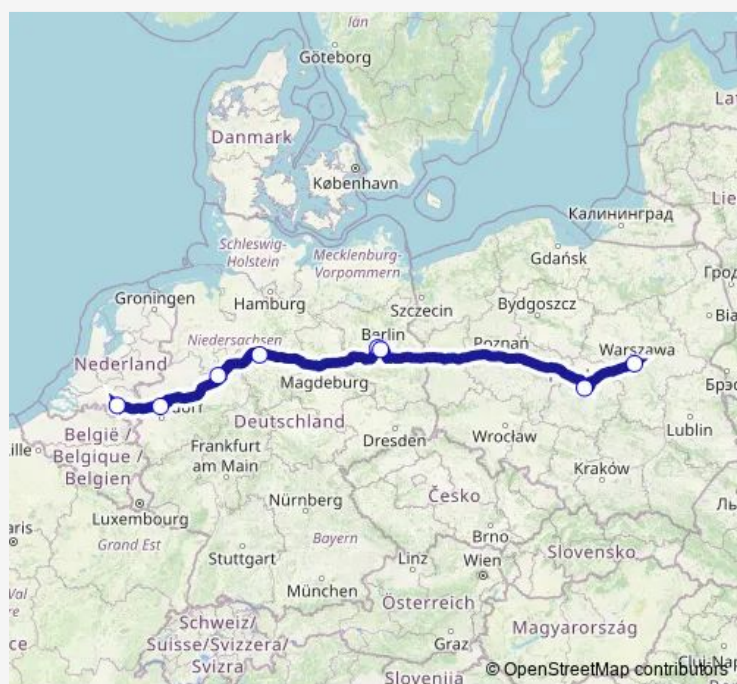

## International Coach Service N1328B (Booster) Warsaw - Berlin - Eindhoven

[Go to website](#)

Berlin ZOB [Fernbus]

S Südkreuz Bhf (Berlin)

Lodz, Bus Station

Warsaw, Bus Station West

### Route schedule

Eindhoven Station (John F. Kennedylaan) — Warsaw, Bus Station West

Monday	—
Tuesday	—
Wednesday	—
Thursday	—
Friday	20:35
Saturday	—
Sunday	20:35

### Route info

Direction: Eindhoven Station (John F. Kennedylaan)

Stops: 8

Trip Duration: 16 hour 20 min

N1328B International Coach Service time schedules and route maps are available in an offline PDF at [busmaps.com](https://busmaps.com). Use the [busmaps.com](https://busmaps.com) website to see live bus times, train schedule or subway schedule, and step-by-step directions for all public transit in Berlin