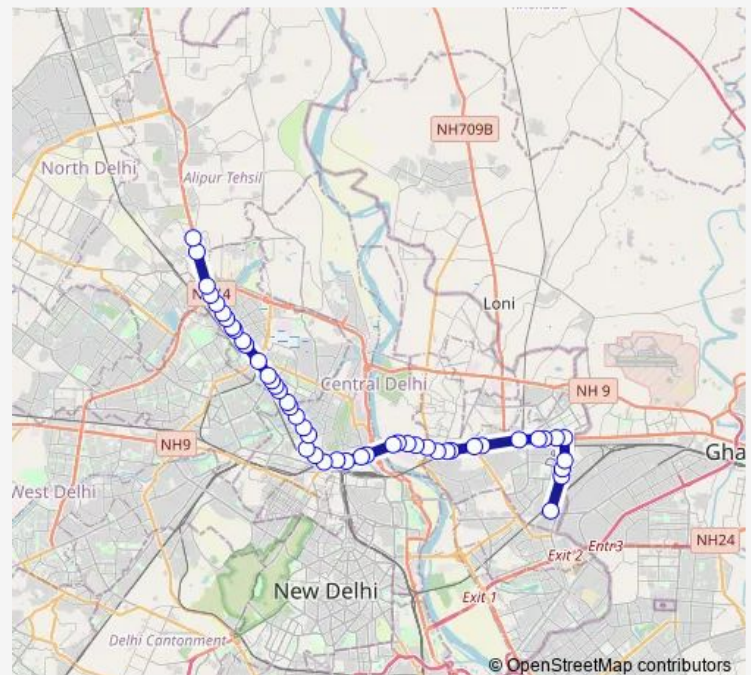

Shastri Park Metro Depot

Isbt Bridge

Isbt Nityanand Marg

Route schedule

Anand Vihar Isbt Terminal — Swaroop Nagar GT Road

Monday 05:22-22:38

Tuesday 05:22-22:38

Wednesday 05:22-22:38

Thursday 05:22-22:38

Friday 05:22-22:38

Saturday 05:22-22:38

Sunday 05:22-22:38

Route info

Direction: Anand Vihar Isbt Terminal

Stops: 47

Trip Duration: 1 hour 47 min

125extup

BusMaps

Tees Hazari Court

St Stephen Hospital

Ice Factory (Rani Jhansi Road)

Roshnara Road

Roshnara Bagh

Clock Tower