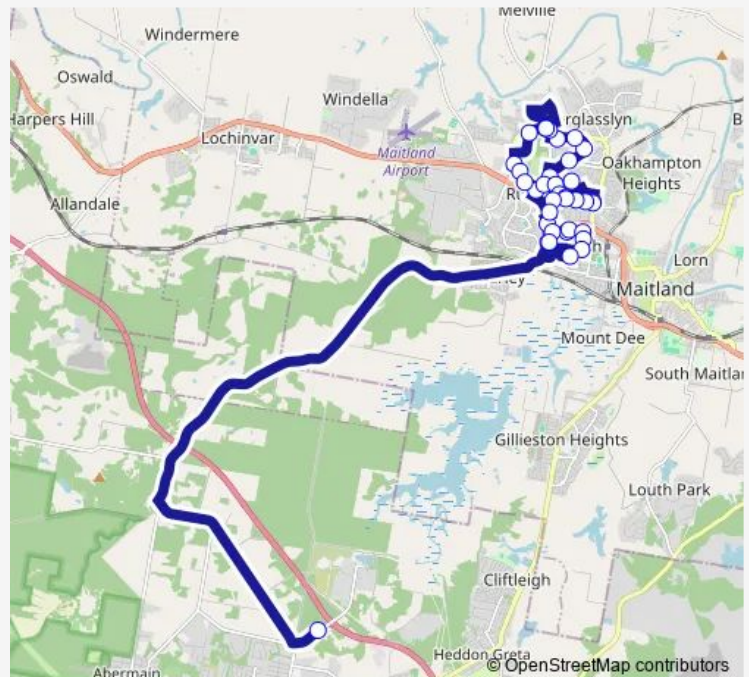

Gillies St At Brooks St

Brooks St At Capper St

Brooks St Before George St

Telarah Public School, Lismore Av (Hail And Ride)

Wollombi Rd After Tannant Av

Wollombi Rd Opp Rutherford Park

Neville St At Pearson St

Budgerie Dr After Payalla Av

Budgerie Dr At Peppertree Cct

Budgerie Dr After Blueberry Pl

Budgerie Dr After Appletree Av

Denton Park Dr After Weblands St

Tea Tree Av At Denton Park Dr

Route schedule

St Pauls Catholic Church, Young St — Hart Rd Opp 72

Monday 15:12

Tuesday 15:12-15:52

Wednesday 15:12-15:52

Thursday 15:12-15:52

Friday 15:12

Saturday —

Sunday —

Route info

Direction: St Pauls Catholic Church, Young St

Stops: 41

Trip Duration: 1 hour 13 min

2263 — St Pauls PS to Bishops Bridge

Tea Tree Av At Denton Park Dr

Adam Av At Denton Park Dr (Hail And Ride)

Denton Park Dr At Rebecca Cl