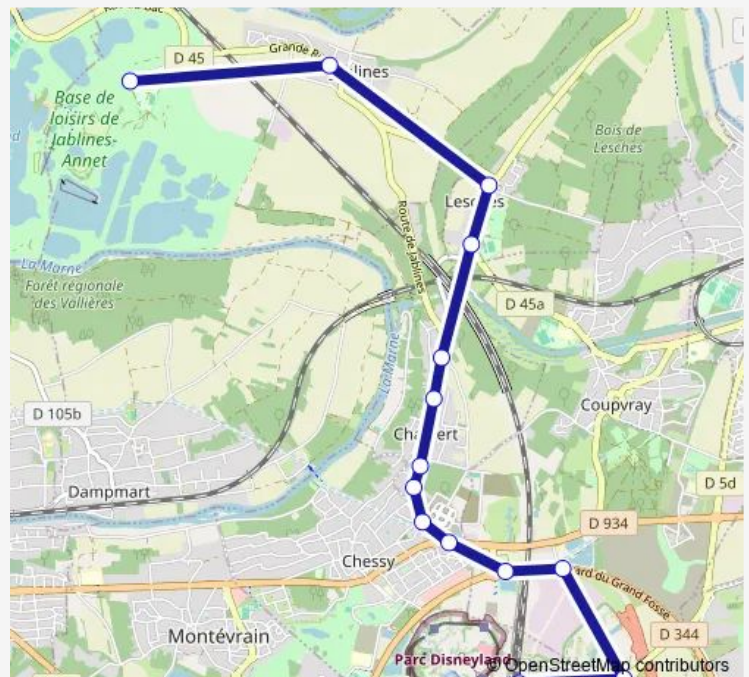

Direction

Ile de Loisirs — Chessy Nord - Dépose

14 stops

[Open route schedule](#)

Ile de Loisirs

Mairie

Mairie

Charles De Gaulle

Santa Fé

Chessy Nord - Dépose

Route schedule

Ile de Loisirs — Chessy Nord - Dépose

Monday	06:18-19:28
Tuesday	06:18-19:28
Wednesday	06:18-19:28
Thursday	06:18-19:28
Friday	06:18-19:28
Saturday	09:25-19:14
Sunday	09:25-19:14

Route info

Direction: Ile de Loisirs

Stops: 14

Trip Duration: 0 hour 24 min

Direction

Chessy Nord - Quai M — Ile de Loisirs

14 stops

[Open route schedule](#)

Monday 07:36-23:55

Tuesday 07:36-23:55

Wednesday 07:36-23:55

Thursday 07:36-23:55

Friday 07:36-23:55

Saturday 10:02-23:55

Sunday 10:02-23:55

Route info