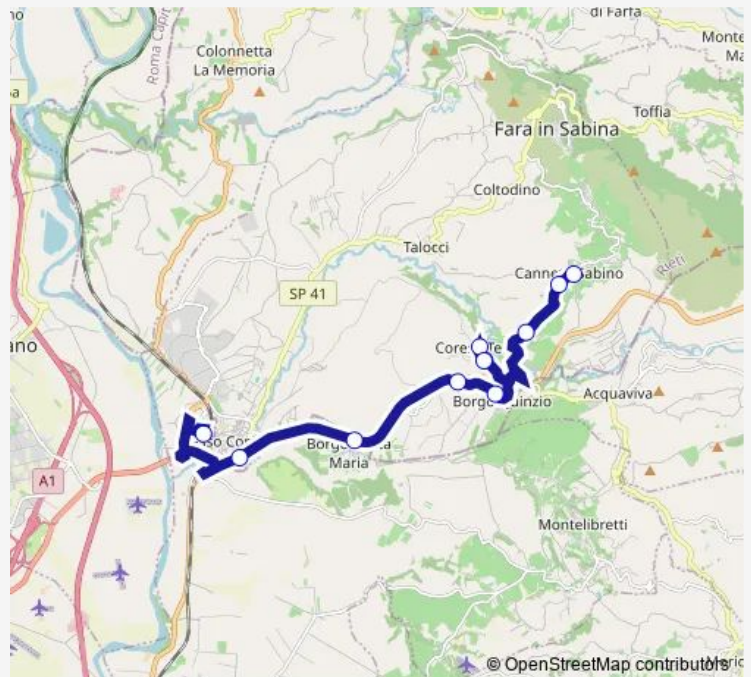

Bus Passo Corese - Canneto (RI) # Pm28d

[Go to website](#)

Direction

Montelibretti | Stazione FS # f9958 — Fara Sabina | Canneto # f10011

11 stops

[Open route schedule](#)

Montelibretti | Stazione FS # f9958

Passo Corese | Terra # f00091

Fara Sabina | Corese Terra # f10626

Fara Sabina | Via Roma Via Colle Noce # f9995

Fara Sabina | Via Roma Via Colle Fusari # f9996

Fara Sabina | Canneto # f10011

Route schedule

Montelibretti | Stazione FS # f9958 — Fara Sabina | Canneto # f10011

Monday 05:50-20:10

Tuesday 05:50-20:10

Wednesday 05:50-20:10

Thursday 05:50-20:10

Friday 05:50-20:10

Saturday 14:35-20:05

Sunday —

Route info

Direction: Montelibretti | Stazione FS # f9958

Stops: 11

Trip Duration: 0 hour 19 min

Passo Corese - Canneto (RI) # Pm28d

Bus time schedules and route maps are available in an offline PDF at busmaps.com. Use the busmaps.com website to see live bus times, train schedule or subway schedule, and step-by-step directions for all public transit in Corese Terra