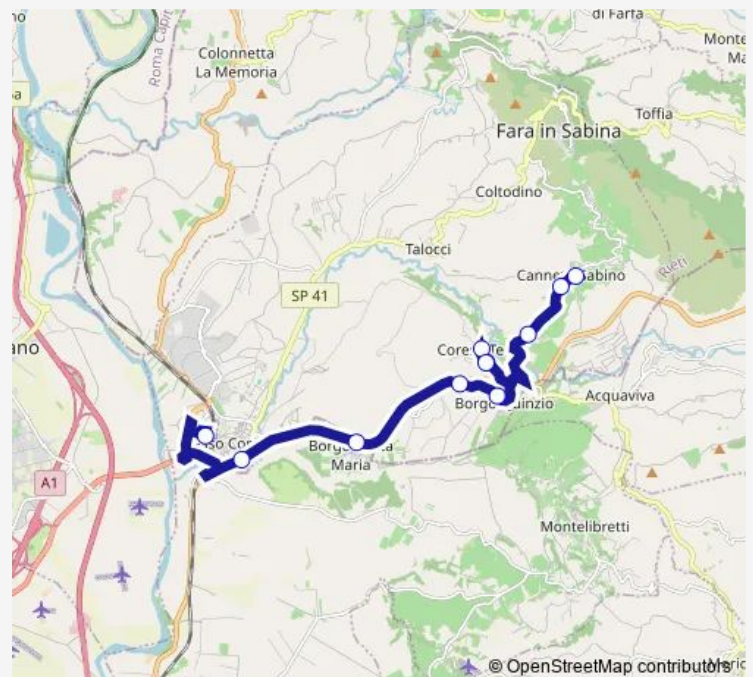

### Direction

MONTELIBRETTI | Stazione FS # f9958 — Fara Sabina | Canneto # f10011

11 stops

[Open route schedule](#)

MONTELIBRETTI | Stazione FS # f9958

Fara Sabina | Via Salaria (Passo Corese) # f1034

Montelibretti | Borgo Santa Maria # f1036

### Route schedule

MONTELIBRETTI | Stazione FS # f9958 — Fara Sabina | Canneto # f10011

Monday 05:50-20:10

Tuesday 05:50-20:10

Wednesday 05:50-20:10

Thursday 05:50-20:10

Friday 05:50-20:10

Saturday 14:35-20:05

### Route info

Direction: MONTELIBRETTI | Stazione FS # f9958

Stops: 11

Trip Duration: 0 hour 20 min

Passo Corese - Canneto (RI) # Pm28d

Bus time schedules and route maps are available in an offline PDF at [busmaps.com](https://busmaps.com). Use the [busmaps.com](https://busmaps.com) website to see live bus times, train schedule or subway schedule, and step-by-step directions for all public transit in Corese Terra