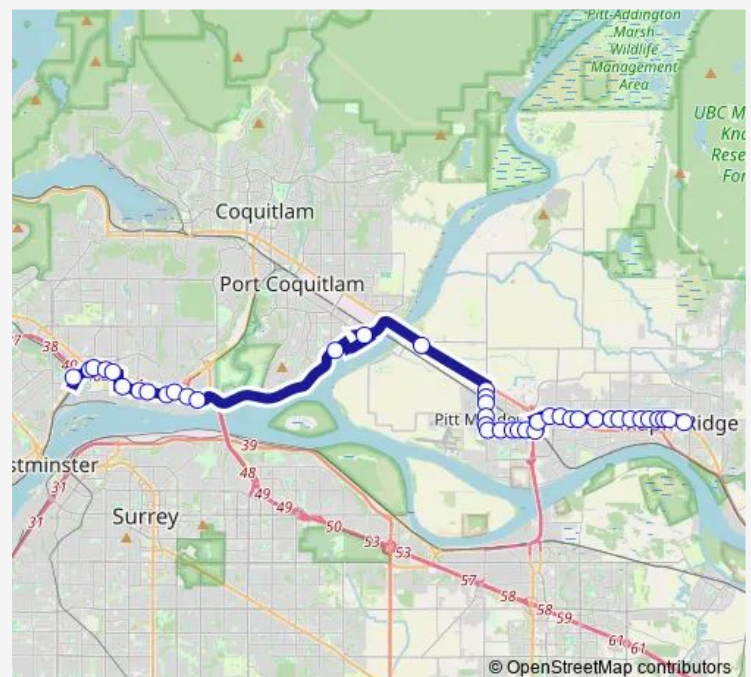

Eastbound Brunette Ave @ Blue Mountain St

Eastbound Lougheed Hwy @ Woolridge St

Eastbound Lougheed Hwy @ Woolridge Connector

Eastbound United Blvd @ King Edward St

Eastbound United Blvd @ Clipper St

Eastbound United Blvd @ Brigantine Dr

Eastbound Lougheed Hwy @ Kennedy Rd

Southbound Harris Rd @ McMyn Rd

Southbound Harris Rd @ Davison Rd

Pitt Meadows Station @ Bay 2

Southbound Harris Rd @ Civic Centre

Southbound Harris Rd @ 119 Ave

Eastbound Hammond Rd @ Harris Rd

Route schedule

Braid Station @ Bay 3 — Haney Place @ Bay 7

Monday 05:20-19:25

Tuesday 05:20-19:25

Wednesday 05:20-19:25

Thursday 05:20-19:25

Friday 05:20-19:25

Saturday —

Sunday —

Route info

Direction: Braid Station @ Bay 3

Stops: 41

Trip Duration: 0 hour 46 min

■ 791 — Haney Place/Braid Station

Eastbound Hammond Rd @ Blakely Rd

Eastbound Hammond Rd @ Bonson Rd