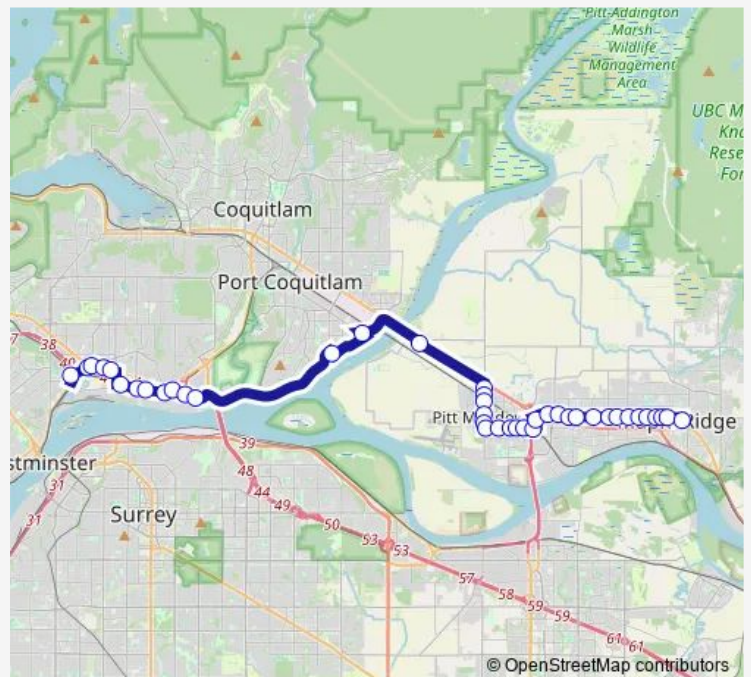

Bus 791 Haney Place/Braid Station

[Go to website](#)

Direction
 Braid Station @ Bay 3 — Haney Place @ Bay 7
 41 stops
[Open route schedule](#)

- Braid Station @ Bay 3
- Eastbound Brunette Ave @ Bernatchey St
- Eastbound Brunette Ave @ Blue Mountain St
- Eastbound Lougheed Hwy @ Woolridge St
- Eastbound Lougheed Hwy @ Woolridge Connector
- Eastbound United Blvd @ King Edward St
- Eastbound United Blvd @ Clipper St
- Eastbound United Blvd @ Brigantine Dr
- Eastbound United Blvd @ Schooner St
- Eastbound United Blvd @ Fawcett
- Eastbound United Blvd @ Leeder St
- Eastbound United Blvd @ Burbidge St
- Southbound Broadway St @ Mary Hill Bypass
- Westbound Kingsway Ave @ Mary Hill Bypass
- Eastbound Lougheed Hwy @ Kennedy Rd
- Southbound Harris Rd @ McMyn Rd
- Southbound Harris Rd @ Davison Rd
- Pitt Meadows Station @ Bay 2
- Southbound Harris Rd @ Civic Centre
- Southbound Harris Rd @ 119 Ave
- Eastbound Hammond Rd @ Harris Rd

Route schedule

Braid Station @ Bay 3 — Haney Place @ Bay 7

Monday	05:20-19:25
Tuesday	05:20-19:25
Wednesday	05:20-19:25
Thursday	05:20-19:25
Friday	05:20-19:25
Saturday	—
Sunday	—

Route info

Direction: Braid Station @ Bay 3
 Stops: 41
 Trip Duration: 0 hour 38 min

Eastbound Hammond Rd @ Blakely Rd

Eastbound Hammond Rd @ Bonson Rd

Eastbound Hammond Rd @ Wildwood Cres

Eastbound Hammond Rd @ Albertan St

Maple Meadows Station @ Bay 3

Northbound 200 St @ 119a Ave

Eastbound Dewdney Trunk Rd @ 202 St