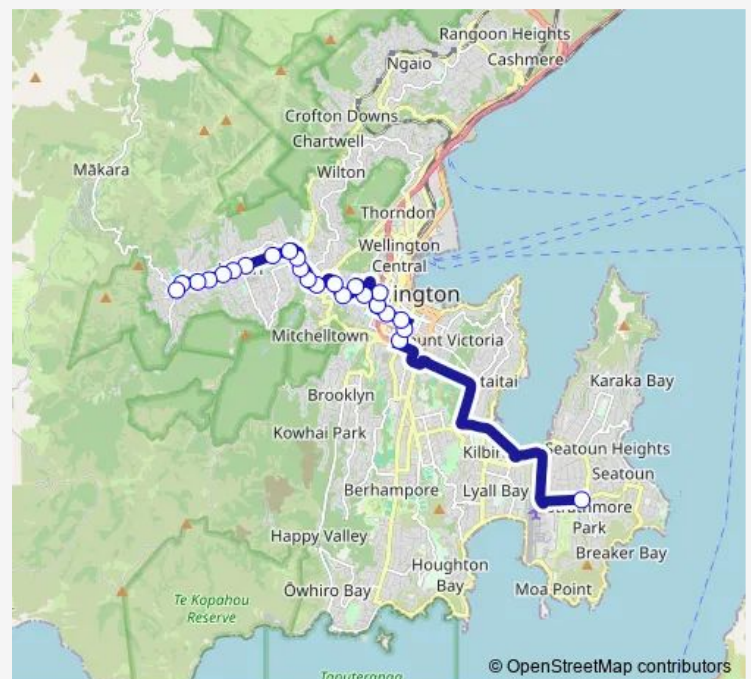

Chaytor Street at Joll Street

Karori Road (near 93)

Karori Road at Lancaster Street

Karori Normal School - Karori Road

Karori Mall - Karori Road (opposite)

Karori Road at St Teresa's School

Route schedule

Broadway at Monorgan Road — Karori - Karori Road

Monday	15:40
Tuesday	15:40
Wednesday	15:40
Thursday	15:40
Friday	15:40
Saturday	—
Sunday	—

Route info

Direction: Broadway at Monorgan Road

Stops: 24

Trip Duration: 0 hour 55 min

Karori Road at Burrows Avenue

Monday 07:35

Tuesday 07:35

Wednesday 07:35

Thursday 07:35

Friday 07:35

Saturday —

Sunday —

Route info

Direction: Karori - Allington Road

Stops: 36

Trip Duration: 0 hour 50 min

Pirie Street at Bus Tunnel

Waitoa Road at Bus Tunnel

Hataitai - Stop B

Moxham Avenue at Raupo Street (near 87)

Kilbirnie School - Moxham Avenue