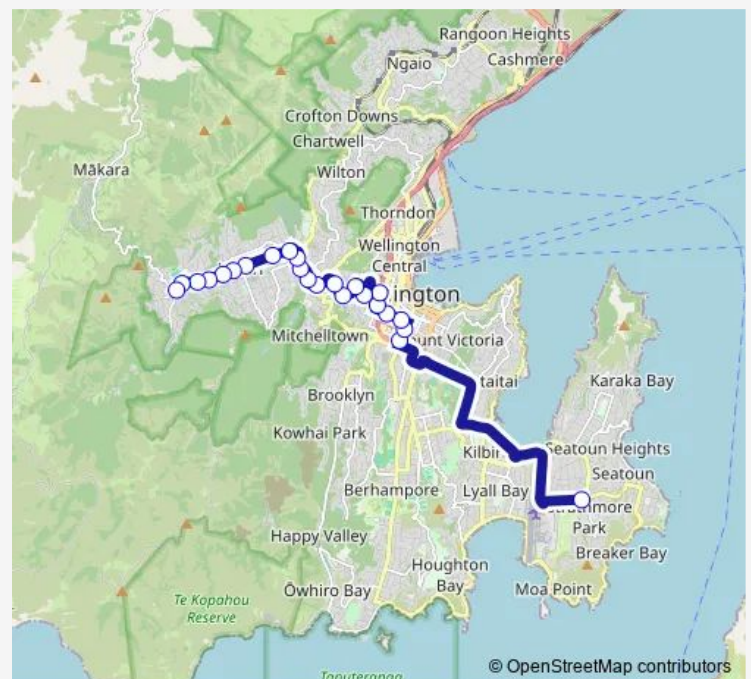

### Route schedule

Broadway at Monorgan Road — Karori - Karori Road

Monday	15:40
Tuesday	15:40
Wednesday	15:40
Thursday	15:40
Friday	15:40
Saturday	—
Sunday	—

### Route info

Direction: Broadway at Monorgan Road

Stops: 24

Trip Duration: 0 hour 55 min

Karori Road at Burrows Avenue

Karori Road opposite Tringham Street

Karori Road opposite Karori Park

Karori - Karori Road

Elizabeth Street (near 7)

Brougham Street (near 51)

Pirie Street at Porritt Avenue (near 77)

## Route info

Direction: Karori - Allington Road

Stops: 36

Trip Duration: 0 hour 50 min

Pirie Street at Bus Tunnel

Waitoa Road at Bus Tunnel

Hataitai - Stop B

Moxham Avenue at Raupo Street (near 87)