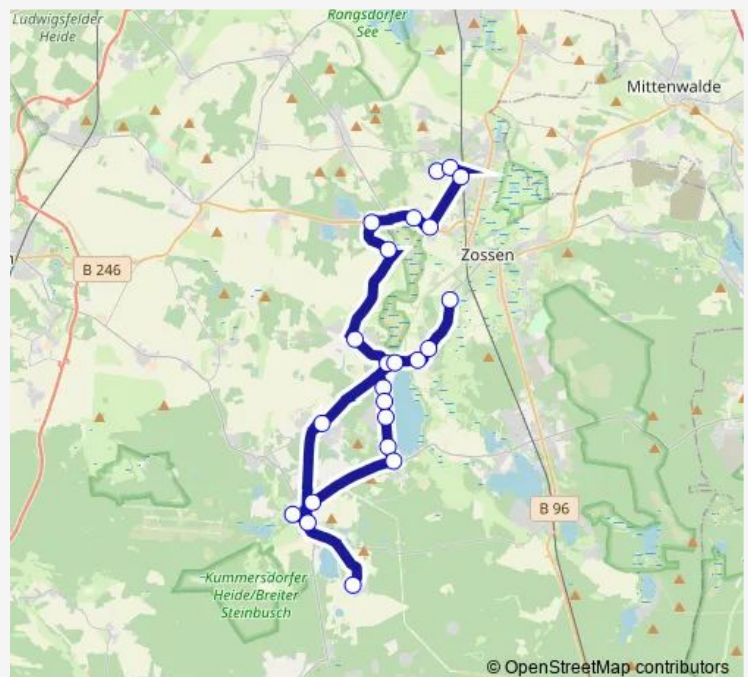

Thursday 13:36

Friday 13:36

Saturday —

Sunday —

Route info

Direction: Dabendorf, Campus

Stops: 23

Trip Duration: 0 hour 57 min

791

BusMaps

Mellensee, Kiefernallee

Zossen, Johnepark

Direction

Rehagen, Chausseestr. — Zossen, Bahnhof

18 stops

[Open route schedule](#)

Friday 06:50

Saturday —

Sunday —

Route info

Direction: Rehagen, Chausseestr.

Stops: 18

Trip Duration: 0 hour 52 min

Direction

Wednesday 15:36

Thursday 15:36

Friday 15:36

Saturday —

Sunday —

Route info

Direction: Dabendorf, Campus

Stops: 26