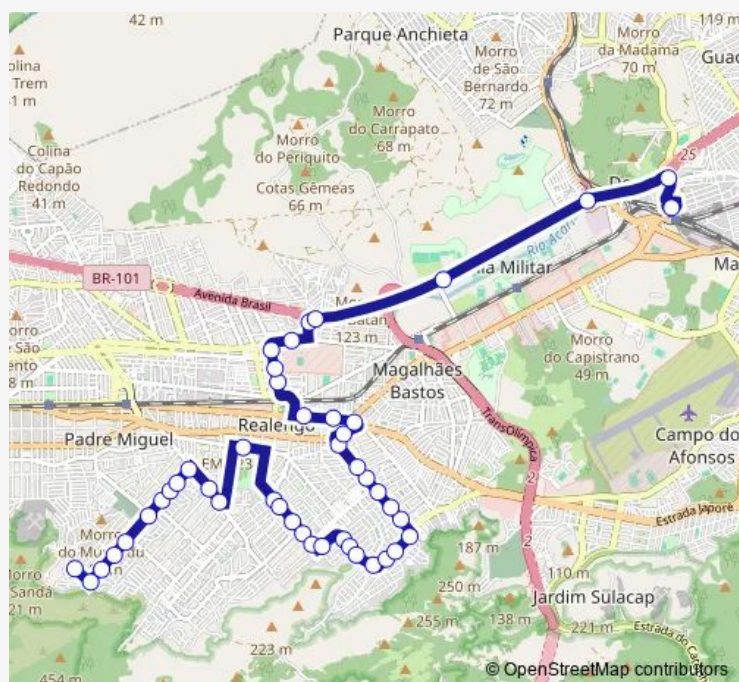

### Route schedule

Terminal Deodoro : Plataforma E9 — Ponto Final: Padre Miguel

Monday 00:00

Tuesday 00:00

Wednesday 00:00

Thursday 00:00

Friday 00:00

Saturday 00:00

### Route info

Direction: Terminal Deodoro : Plataforma E9

Stops: 53

Trip Duration: 0 hour 51 min

791 — Padre Miguel - Terminal Deodoro

Padre Sabóia de Medeiros

Jornalista Marques Lisboa

Bandeira de Melo