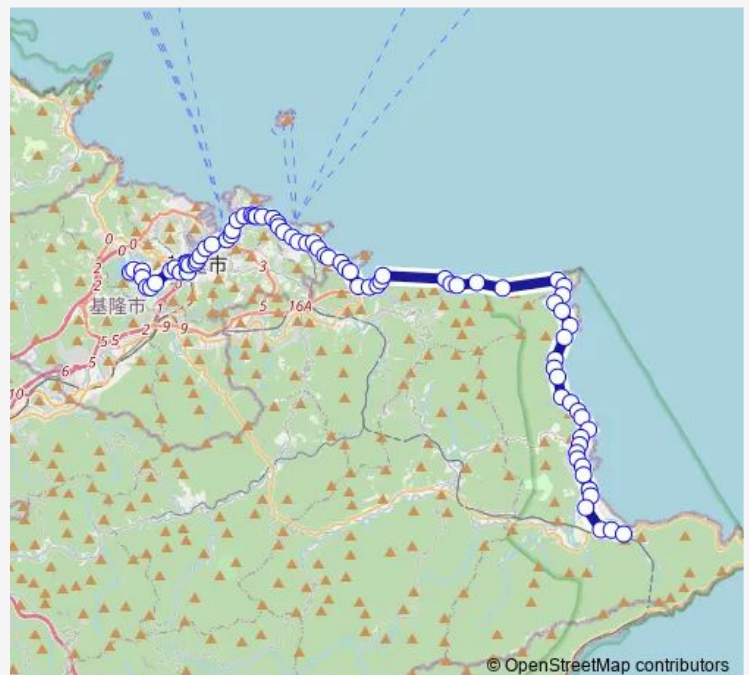

Bus 791 國家新城-福隆

[Go to website](#)

Direction

國家新城 — 福隆

79 stops

[Open route schedule](#)

國家新城

天驕社區

麥金路樂利三街口

婦幼福利服務中心

基隆長庚醫院

安樂區行政大樓

電信大樓

自強隧道口

國軍福利中心

成功市場

仁五路(東和大樓)

基隆火車站(海洋廣場)

城隍廟

忠一路孝一路口

市政府

市政府(柯達飯店)

信五路口

就業中心

北屋新城

榮民服務處

正榮街口

Route schedule

國家新城 — 福隆

Monday 04:30-21:20

Tuesday 04:30-21:20

Wednesday 04:30-21:20

Thursday 04:30-21:20

Friday 04:30-21:20

Saturday 05:00-21:20

Sunday 05:00-21:20

Route info

Direction: 國家新城

Stops: 79

Trip Duration: 9 hour 30 min

791 — 國家新城-福隆

BusMaps