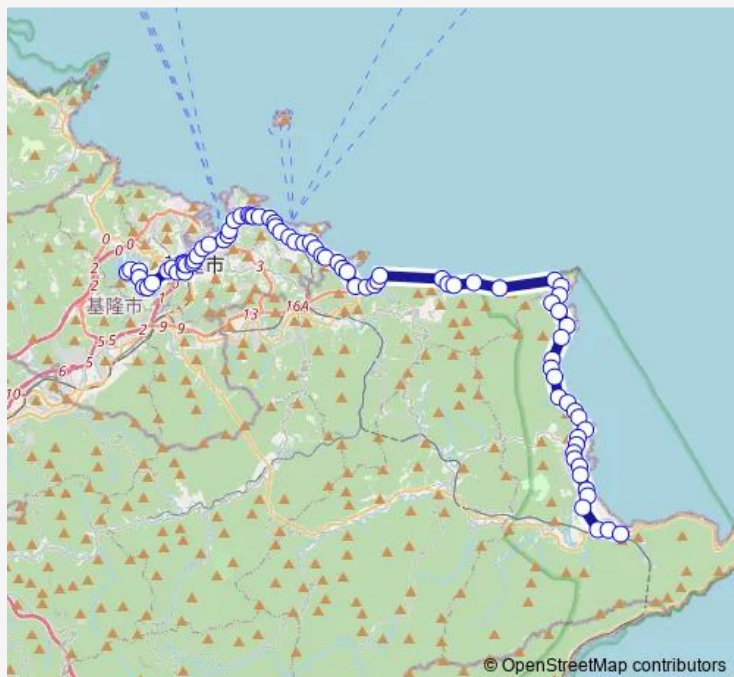

Bus 791 國家新城-福隆

[Go to website](#)

Direction

國家新城 — 福隆

79 stops

[Open route schedule](#)

國家新城

天驕社區

麥金路樂利三街口

婦幼福利服務中心

基隆長庚醫院

安樂區行政大樓

電信大樓

自強隧道口

國軍福利中心

成功市場

仁五路(東和大樓)

基隆火車站(海洋廣場)

城隍廟

忠一路孝一路口

市政府

市政府(柯達飯店)

信五路口

就業中心

北屋新城

榮民服務處

正榮街口

Route schedule

國家新城 — 福隆

Monday 04:30-21:20

Tuesday 04:30-21:20

Wednesday 04:30-21:20

Thursday 04:30-21:20

Friday 04:30-21:20

Saturday 05:00-21:20

Sunday 05:00-21:20

Route info

Direction: 國家新城

Stops: 79

Trip Duration: 17 hour 40 min

791 — 國家新城-福隆

BusMaps