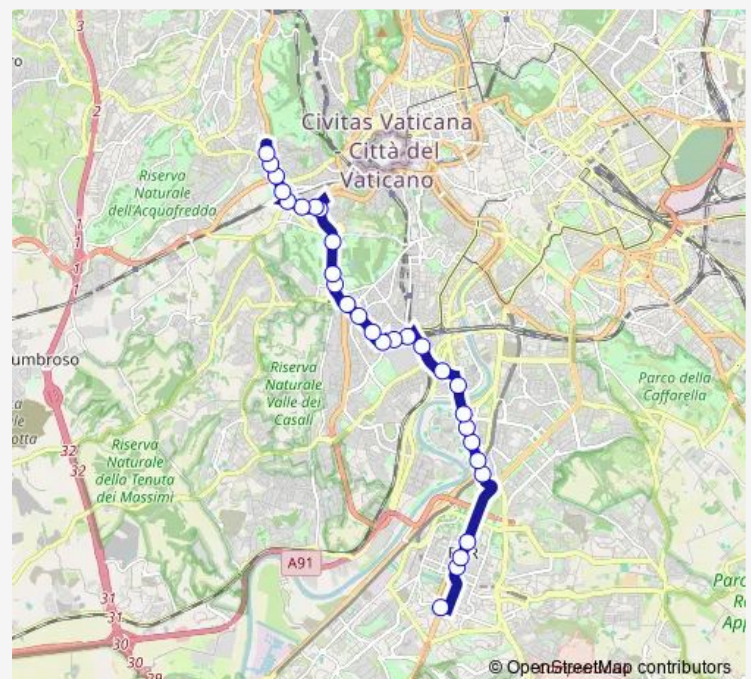

Leone Xiii/Spina

Route schedule

Nervi/Palazzo Sport — Cornelia (Ma)

Monday 05:08-24:00

Tuesday 05:08-24:00

Wednesday 05:08-24:00

Thursday 05:08-24:00

Friday 05:08-24:00

Saturday 05:30-24:00

Sunday 05:22-24:00

Route info

Direction: Nervi/Palazzo Sport

Stops: 29

Trip Duration: 0 hour 44 min

791

BusMaps

Tuesday 05:30-24:00

Wednesday 05:30-24:00

Thursday 05:30-24:00

Friday 05:30-24:00

Saturday 05:30-24:00

Sunday 05:30-24:00

Route info

Direction: Cornelia (Ma)

Stops: 31

Trip Duration: 0 hour 47 min

Marconi/Gibilmanna

Colombo/Agricoltura

Colombo/Civilta' DEL Lavoro

Colombo/Marconi

COLOMBO/EUROPA

Nervi/Palazzo Sport