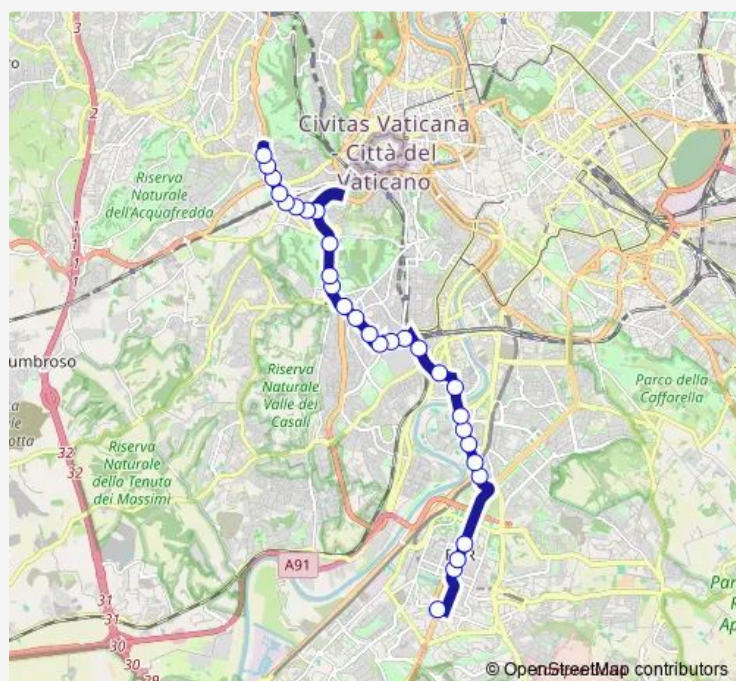

### Route schedule

Nervi/Palazzo Sport — Cornelia (Ma)

Monday 05:30-24:00

Tuesday 05:30-24:00

Wednesday 05:30-24:00

Thursday 05:30-24:00

Friday 05:30-24:00

Saturday 05:03-24:00

### Route info

Direction: Nervi/Palazzo Sport

Stops: 29

Trip Duration: 0 hour 57 min

791

BusMaps

Leone Xiii/PIO Xi

Gregorio VII/PIO Xi

## Route info

Direction: Cornelia (Ma)

Stops: 31

Trip Duration: 0 hour 52 min

Marconi/Gibilmanna

Colombo/Agricoltura

Colombo/Civilta' DEL Lavoro

Colombo/Marconi