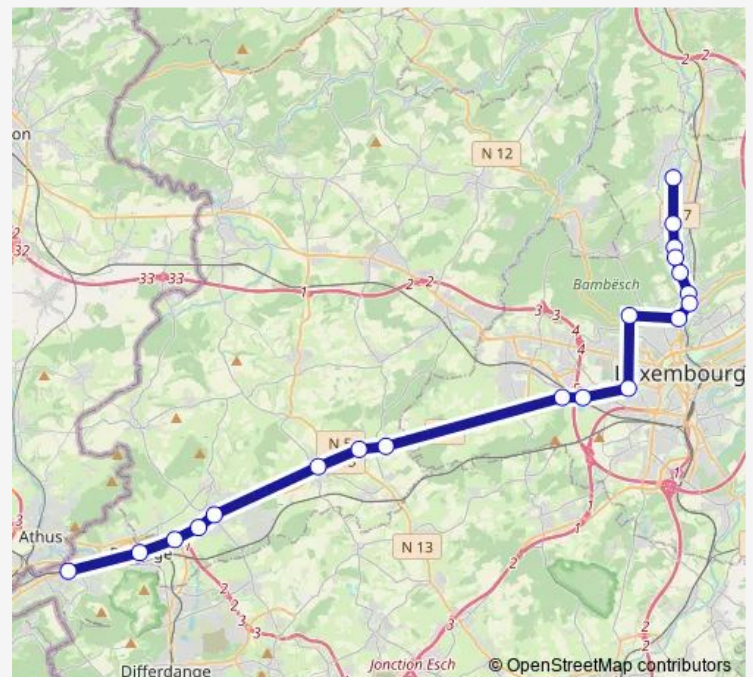

Bus 791

[Go to website](#)

Direction

Steinsel, Zone Industrielle — Rodange, Gare

20 stops

[Open route schedule](#)

Steinsel, Zone Industrielle

Bereldange, Police

Petange, Gemeng

Rodange, Gare

Route schedule

Steinsel, Zone Industrielle — Rodange, Gare

Monday 14:07-22:07

Tuesday 06:07-22:07

Wednesday 06:07-22:07

Thursday 06:07-22:07

Friday 06:07-22:07

Saturday 06:07

Sunday —

Route info

Direction: Steinsel, Zone Industrielle

Stops: 20

Trip Duration: 0 hour 49 min

791

BusMaps

Direction

Rodange, Gare — Steinsel, Zone Industrielle

21 stops

[Open route schedule](#)

Rodange, Gare

Petange, Maartplaz

Bascharage, Rond-Point André Siebenbour