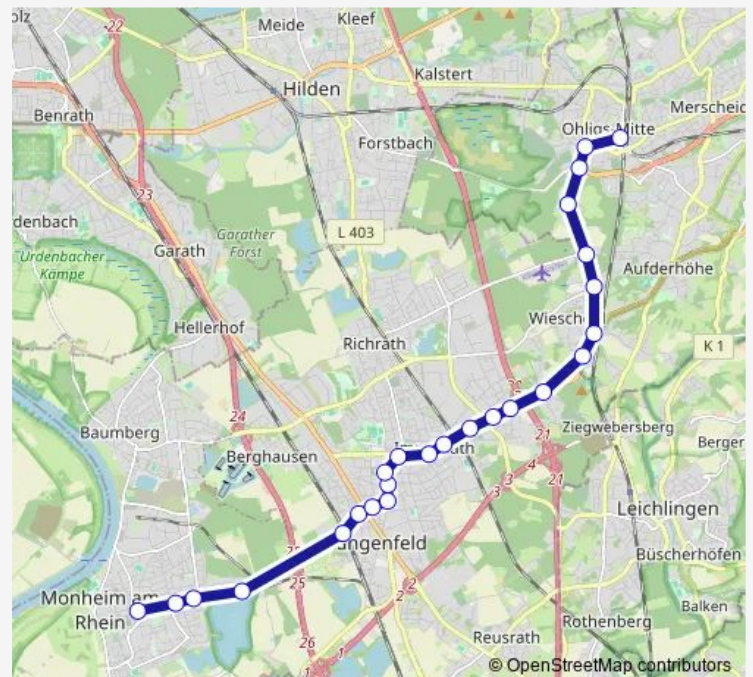

### Route info

Direction: Monheim, Monheim Mitte

Stops: 25

Trip Duration: 0 hour 44 min

791 — Monheim Mitte - Solingen Hbf

Solingen Hackhausen

Solingen Engelsberger Hof

Solingen Schützenplatz