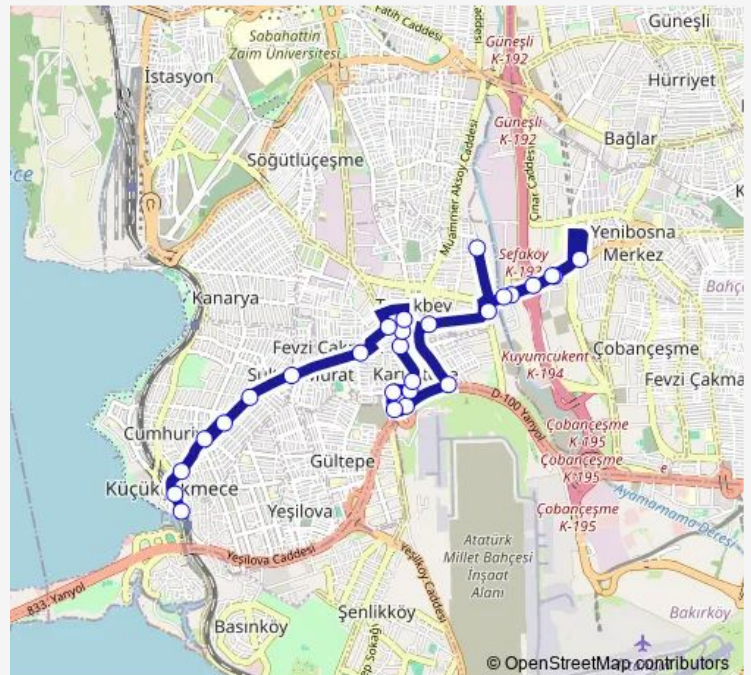

Saturday 06:07

Sunday 06:07

**Route info**

Direction: Tevfikbey

Stops: 27

Trip Duration: 0 hour 26 min

KÜÇÜKÇEKMECE - SEFAKÖY - TEVFİKBEY MAH.

**BusMaps**