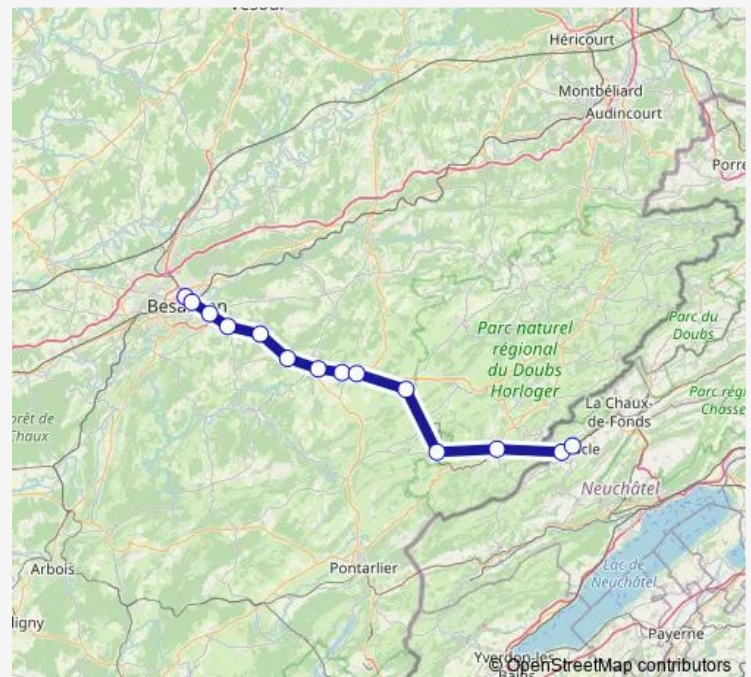

### Direction

Besançon Viotte — Le Locle

14 stops

[Open route schedule](#)

Besançon Viotte

Besançon Mouillère

Morre

Saône

### Route schedule

Besançon Viotte — Le Locle

Monday 05:00-06:00

Tuesday 05:00-16:55

Wednesday 05:00

Thursday 05:00-09:41

Friday 05:00-16:55

Saturday 09:41

### Route info

Direction: Besançon Viotte

Stops: 14

Trip Duration: 2 hour 29 min

■ P29

## Route info

Direction: Le Locle

Stops: 12

Trip Duration: 2 hour 20 min

**Direction**

Le Locle — Le Valdahon

4 stops

[Open route schedule](#)