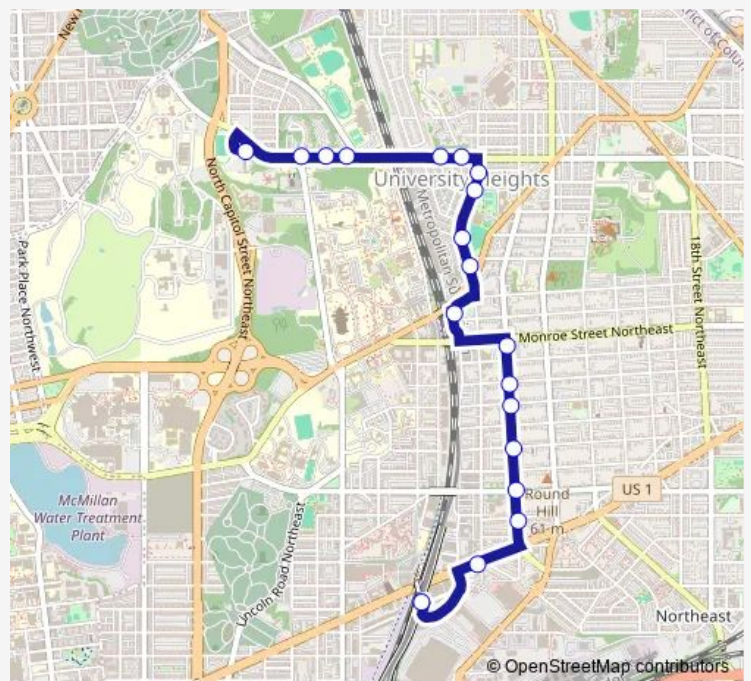

Bus H9 Park Road-Brookland

[Go to website](#)

Direction

Rhode Island Ave-Brentwood+Bay A — Carroll HS Rdwy+Front Of School

19 stops

[Open route schedule](#)

Rhode Island Ave-Brentwood+Bay A

Rhode Island Av Ne+10 St Ne

10 St Ne+Perry Pl Ne

10 St Ne+Randolph St Ne

10 St Ne+Sigsbee Pl Ne

Taylor St Ne+9 St Ne

Taylor St Ne+8 St Ne

Taylor St Ne+Hawaii Av Ne

Taylor St Ne+The Heights Ctr

Taylor St Ne+Harewood Rd Ne

Carroll HS Rdwy+Front Of School

Route schedule

Rhode Island Ave-Brentwood+Bay A — Carroll HS Rdwy+Front Of School

Monday 07:15-07:25

Tuesday 07:15-07:25

Wednesday 07:15-07:25

Thursday 07:15-07:25

Friday 07:15-07:25

Saturday —

Sunday —

Route info

Direction: Rhode Island Ave-Brentwood+Bay A

Stops: 19

Trip Duration: 0 hour 20 min

H9 — Park Road-Brookland

H9 Bus time schedules and route maps are available in an offline PDF at busmaps.com. Use the busmaps.com website to see live bus times, train schedule or subway schedule, and step-by-step directions for all public transit in Washington