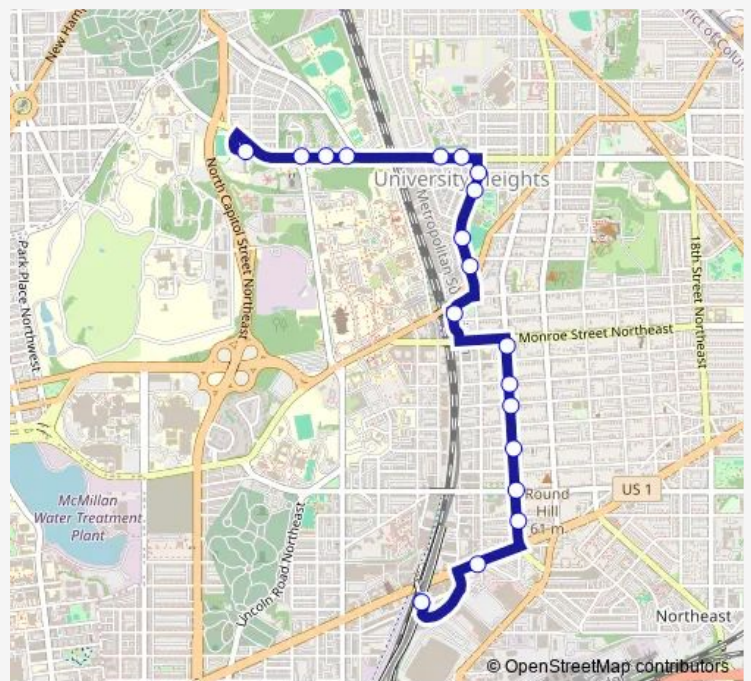

Bus H9 Park Road-Brookland

[Go to website](#)

Direction

Rhode Island Ave-Brentwood+Bay A — Carroll HS Rdwy+Front Of School

19 stops

[Open route schedule](#)

Rhode Island Ave-Brentwood+Bay A

Rhode Island Av NE+10 St NE

10 St Ne+Perry Pl Ne

10 St Ne+Randolph St Ne

10 St Ne+Sigsbee Pl Ne

Taylor St Ne+9 St Ne

Taylor St Ne+8 St Ne

Taylor St Ne+Hawaii Av Ne

Taylor St Ne+The Heights Ctr

Taylor St Ne+Harewood Rd Ne

Carroll HS Rdwy+Front Of School

Route schedule

Rhode Island Ave-Brentwood+Bay A — Carroll HS Rdwy+Front Of School

Monday	07:15-07:25
Tuesday	07:15-07:25
Wednesday	07:15-07:25
Thursday	07:15-07:25
Friday	07:15-07:25
Saturday	—
Sunday	—

Route info

Direction: Rhode Island Ave-Brentwood+Bay A

Stops: 19

Trip Duration: 0 hour 20 min

H9 — Park Road-Brookland

H9 Bus time schedules and route maps are available in an offline PDF at busmaps.com. Use the busmaps.com website to see live bus times, train schedule or subway schedule, and step-by-step directions for all public transit in Washington