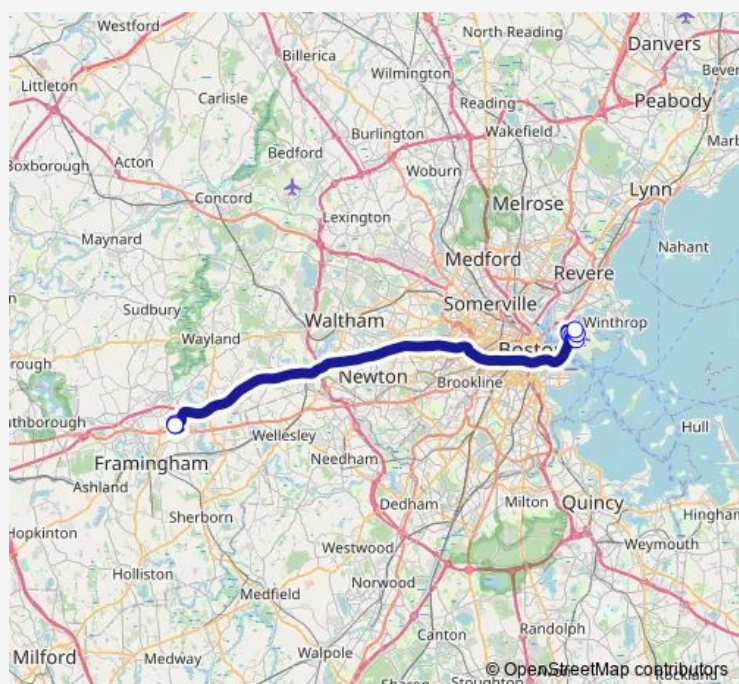

Bus FH Framingham

[Go to website](#)

Direction

Terminal A - Arrivals, LEX Pick Up — Framingham Logan Express

7 stops

[Open route schedule](#)

Terminal A - Arrivals, LEX Pick Up

Now Entering Terminal B

Terminal B - Arrivals Stop 1, LEX Pick Up

Terminal B - Arrivals Stop 2, LEX Pick Up

Terminal C - Arrivals, LEX Pick Up

Terminal E - Arrivals, LEX Pick Up

Framingham Logan Express

Route schedule

Terminal A - Arrivals, LEX Pick Up — Framingham Logan Express

Monday 06:30-01:15⁺¹

Tuesday 06:30-01:15⁺¹

Wednesday 06:30-01:15⁺¹

Thursday 06:30-01:15⁺¹

Friday 06:30-01:15⁺¹

Saturday 07:00-01:15⁺¹

Sunday 07:00-01:15⁺¹

Route info

Direction: Terminal A - Arrivals, LEX Pick Up

Stops: 7

Trip Duration: 0 hour 42 min

FH — Framingham

Direction

Framingham Logan Express — Terminal E – LEX Drop Off

9 stops

[Open route schedule](#)