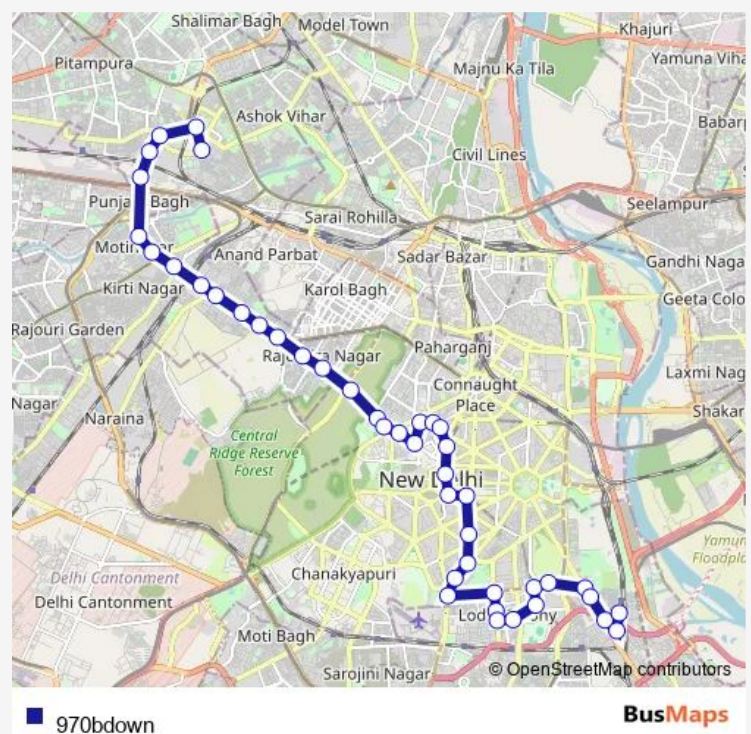

Bus 970bdown

[Go to website](#)

Direction

Jai Mata Market Tri Nagar Terminal — Nizamuddin Railway Station

43 stops

[Open route schedule](#)

Jai Mata Market Tri Nagar Terminal

A 1 Keshav Puram

Talkatora Road

Gurudwara Rakab Gunj

Ndpo

Route schedule

Jai Mata Market Tri Nagar Terminal — Nizamuddin Railway Station

Monday 08:00-19:45

Tuesday 08:00-19:45

Wednesday 08:00-19:45

Thursday 08:00-19:45

Friday 08:00-19:45

Saturday 08:00-19:45

Sunday 08:00-19:45

Route info

Direction: Jai Mata Market Tri Nagar Terminal

Stops: 43

Trip Duration: 1 hour 31 min