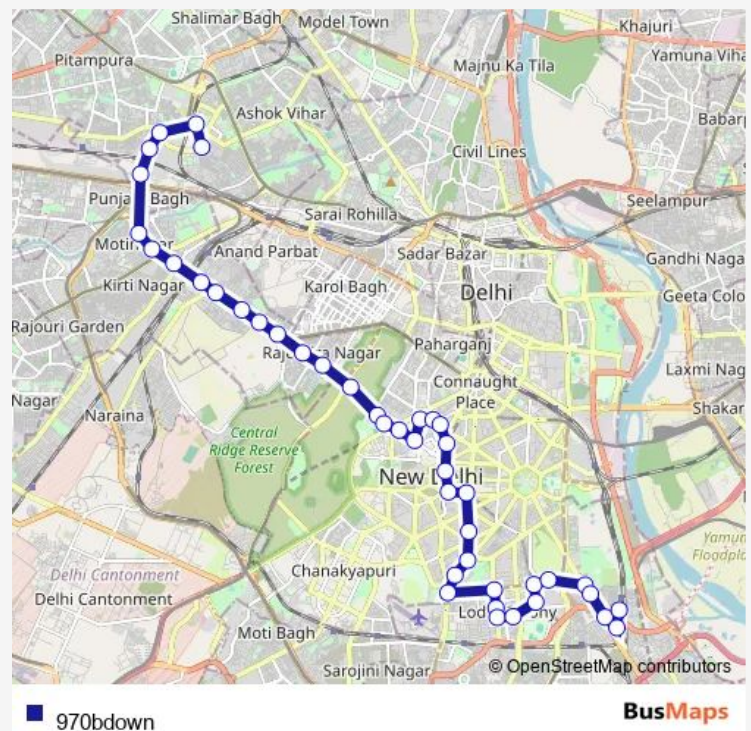

Bus 970bdown

[Go to website](#)

Direction

Jai Mata Market Tri Nagar Terminal — Nizamuddin Railway Station

43 stops

[Open route schedule](#)

Jai Mata Market Tri Nagar Terminal

A 1 Keshav Puram

Talkatora Road

Gurudwara Rakab Gunj

Ndpo

Route schedule

Jai Mata Market Tri Nagar Terminal — Nizamuddin Railway Station

Monday 08:00-19:45

Tuesday 08:00-19:45

Wednesday 08:00-19:45

Thursday 08:00-19:45

Friday 08:00-19:45

Saturday 08:00-19:45

Sunday 08:00-19:45

Route info

Direction: Jai Mata Market Tri Nagar Terminal

Stops: 43

Trip Duration: 1 hour 31 min