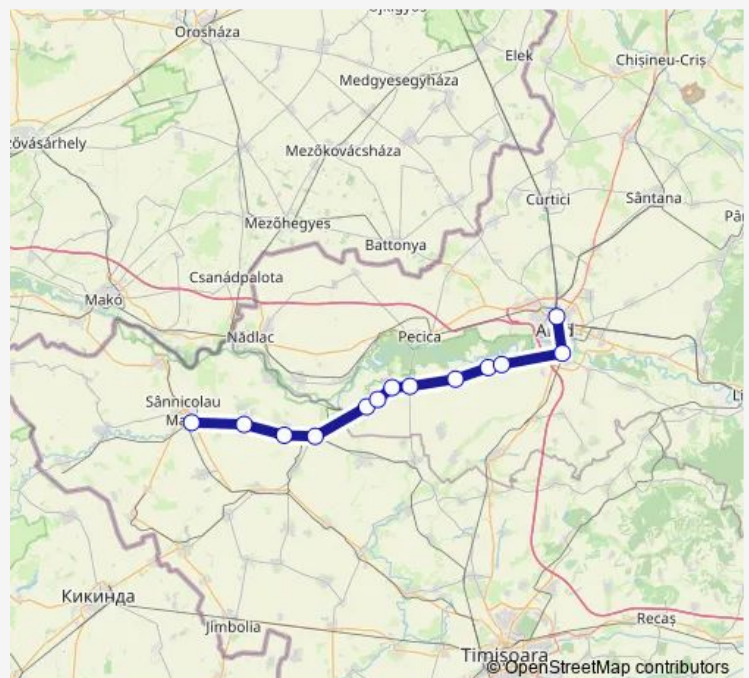

Rail R: Sânnicolau Mare Hm. - Arad R: Sânnicolau Mare Hm.
 - Saravale h. - Sânpetru h. - Periam - Aranca h. - Secusigiu
 h. - Munor h. - Sânpetru German h. - Felnac h. - Bodrogu
 Nou h. - Zădăreni Hm. - Aradu Nou - Arad

[Go to website](#)

Direction

Sânnicolau Mare Hm. — Arad

13 stops

[Open route schedule](#)

Sânnicolau Mare Hm.

Saravale h.

Sânpetru h.

Aradu Nou

Arad

Route schedule

Sânnicolau Mare Hm. — Arad

Monday	03:30-20:20
Tuesday	03:30-20:20
Wednesday	03:30-20:20
Thursday	03:30-20:20
Friday	03:30-20:20
Saturday	03:30-20:20
Sunday	03:30-20:20

Route info

Direction: Sânnicolau Mare Hm.

Stops: 13

Trip Duration: 1 hour 42 min

R: Sânnicolau Mare Hm. - Arad Rail time schedules and route maps are available in an offline PDF at busmaps.com. Use the busmaps.com website to see live bus times, train schedule or subway schedule, and step-by-step directions for all public transit in Secusigiu