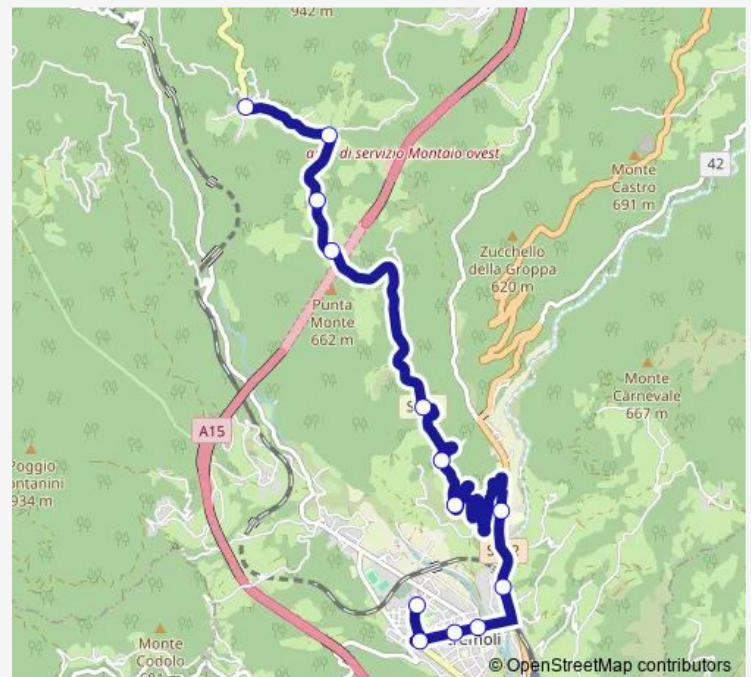

Thursday 07:15-13:15

Friday 07:15-13:15

Saturday 07:15-13:15

Sunday —

Route info

Direction: Pontremoli

Stops: 13

Trip Duration: 0 hour 23 min

L06 — Pontremoli-Grondola-Bratto

Direction

Grondola — Pontremoli

16 stops

[Open route schedule](#)

Grondola

Pangona Bivio

Montamese Bivio

Tuesday 07:35

Wednesday 07:35

Thursday 07:35

Friday 07:35

Saturday 07:35

Sunday —

Route info

Direction: Grondola

Thursday 07:35-13:35

Friday 07:35-13:35

Saturday 07:35-13:35

Sunday —

Route info

Direction: Grondola

Stops: 13

Trip Duration: 0 hour 20 min