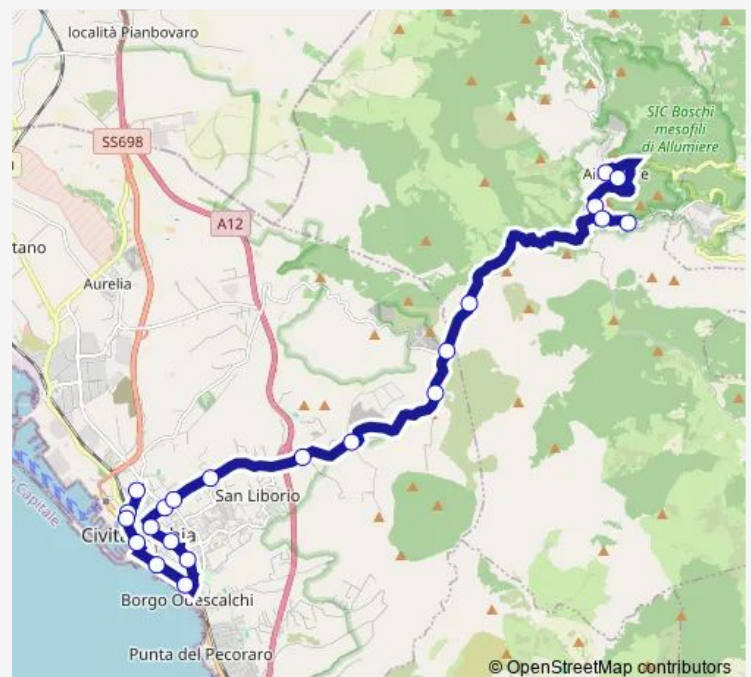

Wednesday 13:35

Thursday 13:35

Friday 13:35

Saturday —

Sunday —

Route info

Direction: Civitavecchia | Deposito # f230

Stops: 22

Trip Duration: 0 hour 54 min

Civitavecchia - La Bianca # To503d

LA Bianca # 3465

Bus time schedules and route maps are available in an offline PDF at busmaps.com. Use the busmaps.com website to see live bus times, train schedule or subway schedule, and step-by-step directions for all public transit in Civitavecchia