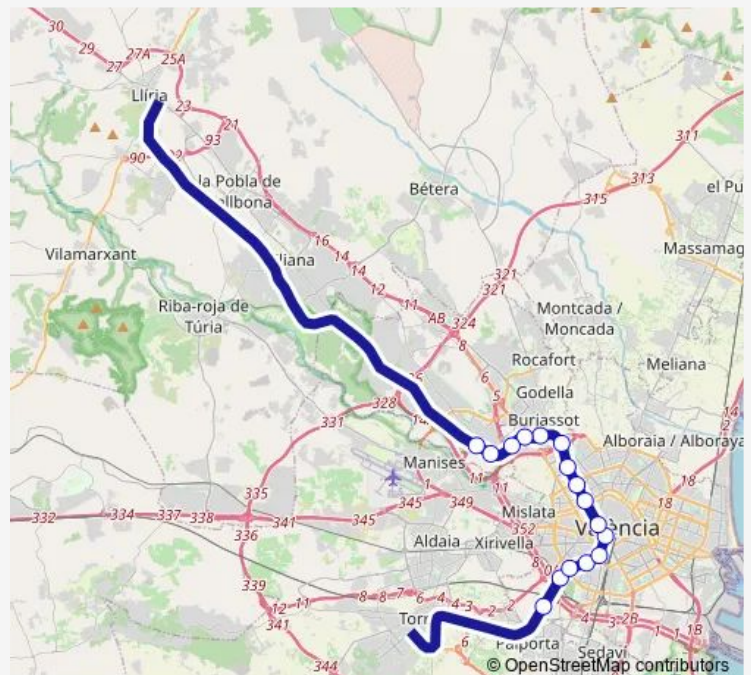

Metro 2 2 - Paterna a Valencia Sud

[Go to website](#)

Direction

València Sud — Paterna

16 stops

[Open route schedule](#)

València Sud

Sant Isidre

Monday 23:06

Tuesday 23:06

Wednesday 23:06

Thursday 23:06

Friday 23:06

Saturday 23:06

Sunday 23:06

Route info

Direction: València Sud

Stops: 16

Trip Duration: 0 hour 25 min

2 — 2 - Paterna a Valencia Sud

Direction

Paterna — València Sud

16 stops

[Open route schedule](#)

Sunday 22:18

Route info

Direction: Paterna

Stops: 16

Trip Duration: 0 hour 26 min

2 Metro time schedules and route maps are available in an offline PDF at busmaps.com. Use the busmaps.com website to see live bus times, train schedule or subway schedule, and step-by-step directions for all public transit in Valencia