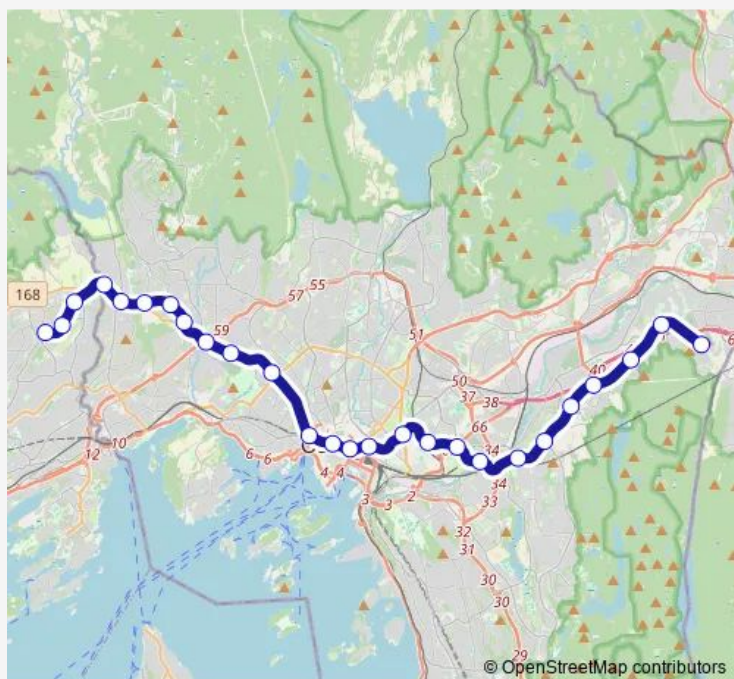

### Route schedule

Østerås — Ryen

Monday	18:53-00:46 <sup>+1</sup>
Tuesday	18:53-00:46 <sup>+1</sup>
Wednesday	18:53-00:46 <sup>+1</sup>
Thursday	18:53-00:46 <sup>+1</sup>
Friday	18:53-00:46 <sup>+1</sup>
Saturday	24:46 <sup>+1</sup>
Sunday	24:46 <sup>+1</sup>

### Route info

Direction: Østerås

Stops: 22

Trip Duration: 0 hour 34 min

2 — Østerås - Ellingsrudåsen