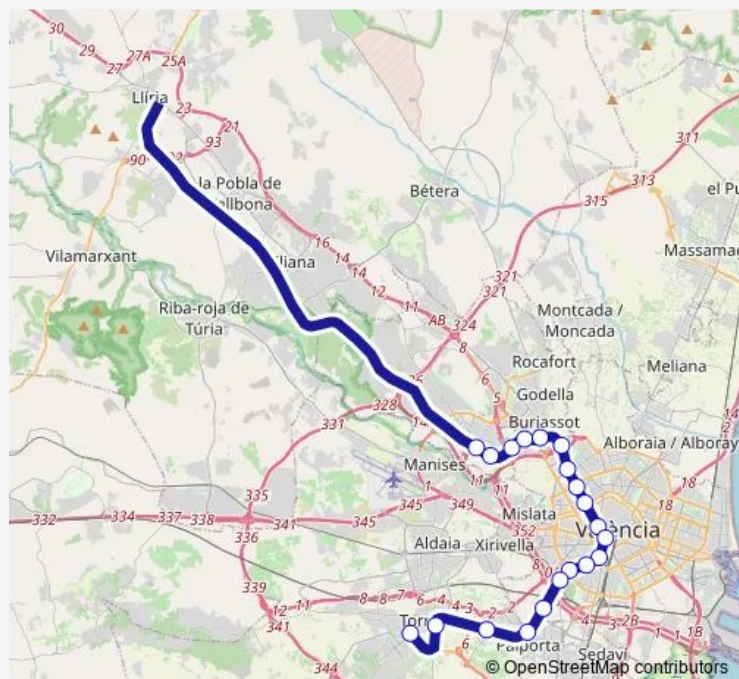

Metro 2 2 - Paterna a Torrent Av.

[Go to website](#)

Direction

Torrent Avinguda — Paterna

20 stops

[Open route schedule](#)

Torrent Avinguda

Torrent

Friday 08:32-01:25⁺¹

Saturday 08:32-01:25⁺¹

Sunday 08:32-01:25⁺¹

Route info

Direction: Torrent Avinguda

Stops: 20

Trip Duration: 0 hour 37 min

2 — 2 - Paterna a Torrent Av.

Direction

Paterna — Torrent Avinguda

20 stops

[Open route schedule](#)

Paterna

Campament

Les Carolines - Fira

Benimàmet