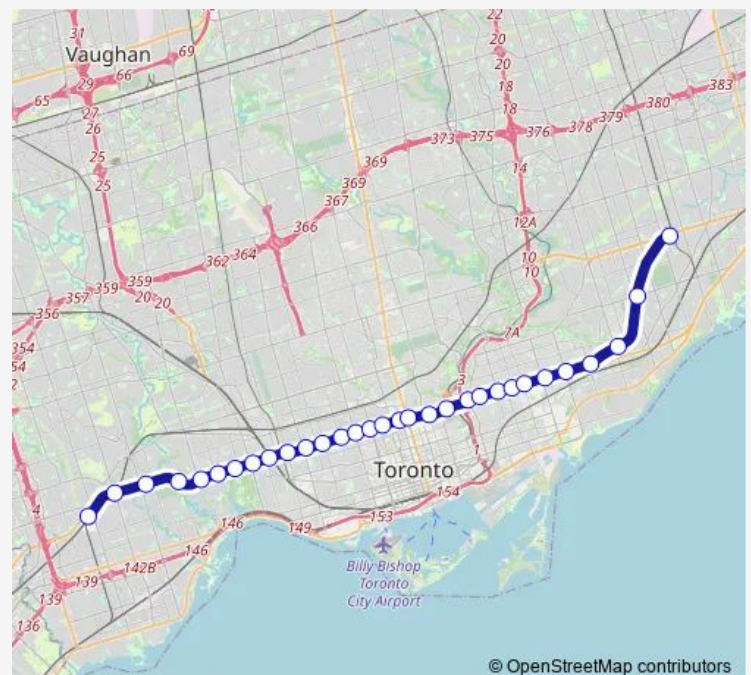

Bathurst Station - Eastbound Platform

Spadina Station - Eastbound Platform

St George Station - Eastbound Platform

Bay Station - Eastbound Platform

Yonge Station - Eastbound Platform

Sherbourne Station - Eastbound Platform

Castle Frank Station - Eastbound Platform

Broadview Station - Eastbound Platform

Route schedule

Kipling Station - Eastbound Platform — Kennedy Station - Subway Platform

Monday 05:43-01:31⁺¹

Tuesday 05:43-01:31⁺¹

Wednesday 05:43-01:31⁺¹

Thursday 05:43-01:31⁺¹

Friday 05:43-01:31⁺¹

Saturday 05:46-01:29⁺¹

Sunday 08:06-01:29⁺¹

Route info

Direction: Kipling Station - Eastbound Platform

Stops: 31

Trip Duration: 0 hour 47 min

2 — Line 2 (Bloor - Danforth)

Chester Station - Eastbound Platform

Pape Station - Eastbound Platform

Donlands Station - Eastbound Platform

Greenwood Station - Eastbound Platform