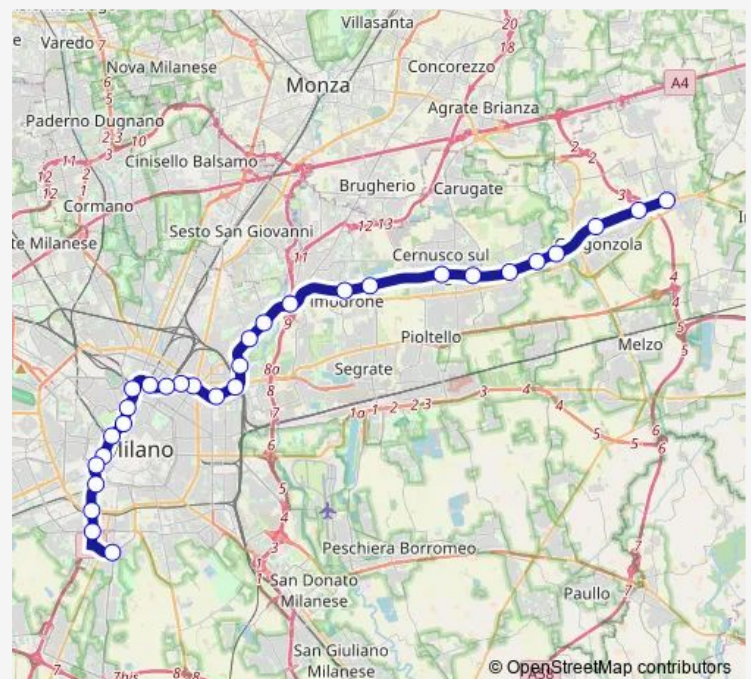

Crescenzago

Cascina Gobba

Vimodrone

Route schedule

Abbiategrasso — Gessate

Monday 05:40-00:35⁺¹

Tuesday 05:40-00:35⁺¹

Wednesday 05:40-00:35⁺¹

Thursday 05:40-00:35⁺¹

Friday 05:40-00:35⁺¹

Saturday 05:40-00:35⁺¹

Sunday 06:00-00:35⁺¹

Route info

Direction: Abbiategrasso

Stops: 30

Trip Duration: 0 hour 58 min

Cascina Antonietta

Gessate

Direction

Cologno Nord — Abbiategrasso

23 stops

[Open route schedule](#)

Cologno Nord

Cologno Centro