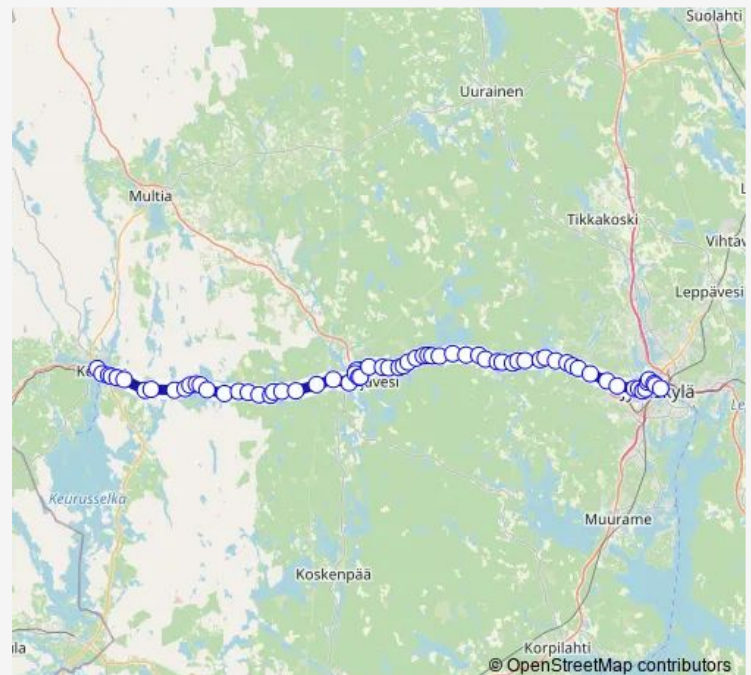

Thursday 13:45

Friday 13:45

Saturday —

Sunday —

Route info

Direction: linja-autoasema

Stops: 69

Trip Duration: 1 hour 15 min