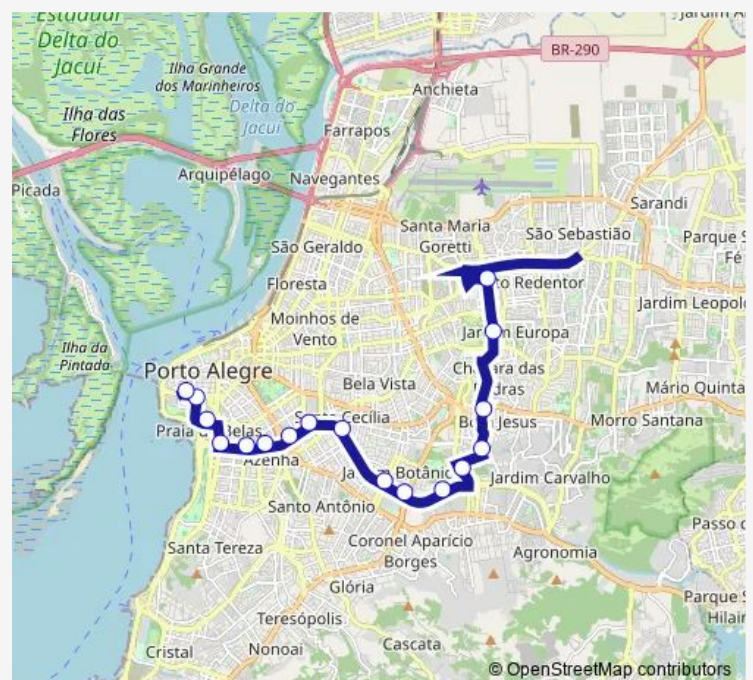

Monday 06:35-23:22

Tuesday 06:35-23:22

Wednesday 06:35-23:22

Thursday 06:35-23:22

Friday 06:35-23:22

Saturday —

Sunday —

Route info

Direction: Loureiro DA Silva 945 Escola Tecnica Parobe

Stops: 16

Trip Duration: 0 hour 50 min

T1D — T1 Direta

Direction

Joao Wallig 285 — Loureiro DA Silva DF Ministério DA Fazenda

17 stops

[Open route schedule](#)

Monday 06:21-23:22

Tuesday 06:21-23:22

Wednesday 06:21-23:22

Thursday 06:21-23:22

Friday 06:21-23:22

Saturday —

Sunday —

Route info

Direction: Joao Wallig 285

Stops: 17

Trip Duration: 0 hour 50 min

T1D Bus time schedules and route maps are available in an offline PDF at busmaps.com. Use the busmaps.com website to see live bus times, train schedule or subway schedule, and step-by-step directions for all public transit in Porto Alegre