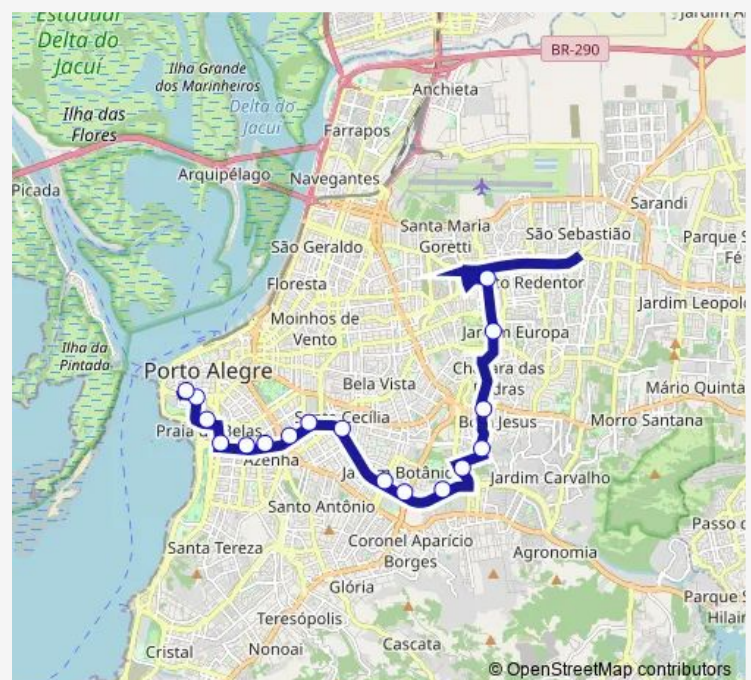

Monday 06:35-23:22

Tuesday 06:35-23:22

Wednesday 06:35-23:22

Thursday 06:35-23:22

Friday 06:35-23:22

Saturday —

Sunday —

Route info

Direction: Loureiro DA Silva 945 Escola Tecnica Parobe

Stops: 16

Trip Duration: 0 hour 50 min

T1d — T1 Direta

Direction

Joao Wallig 285 — Loureiro DA Silva DF Ministério DA Fazenda

17 stops

[Open route schedule](#)

Monday 06:21-23:22

Tuesday 06:21-23:22

Wednesday 06:21-23:22

Thursday 06:21-23:22

Friday 06:21-23:22

Saturday —

Sunday —

Route info

Direction: Joao Wallig 285

Stops: 17

Trip Duration: 0 hour 57 min

T1d Bus time schedules and route maps are available in an offline PDF at busmaps.com. Use the busmaps.com website to see live bus times, train schedule or subway schedule, and step-by-step directions for all public transit in Porto Alegre