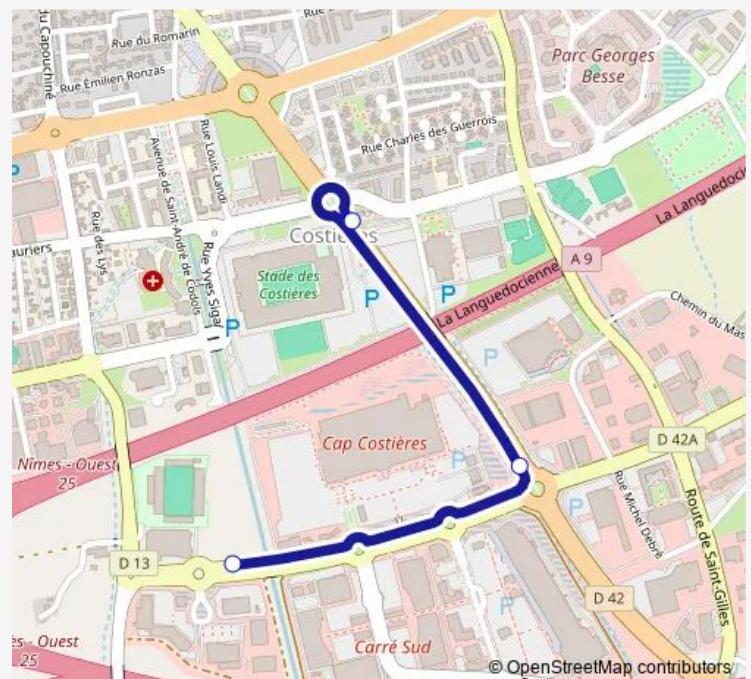

Saturday —

Sunday —

Route info

Direction: Coudou

Stops: 3

Trip Duration: 0 hour 5 min

■ NNO — Navette Nimes Olympique

Direction

Costieres Parnasse — Coudou

3 stops

[Open route schedule](#)

Costieres Parnasse

MAS DE Vignolles

Coudou

Route schedule

Costieres Parnasse — Coudou