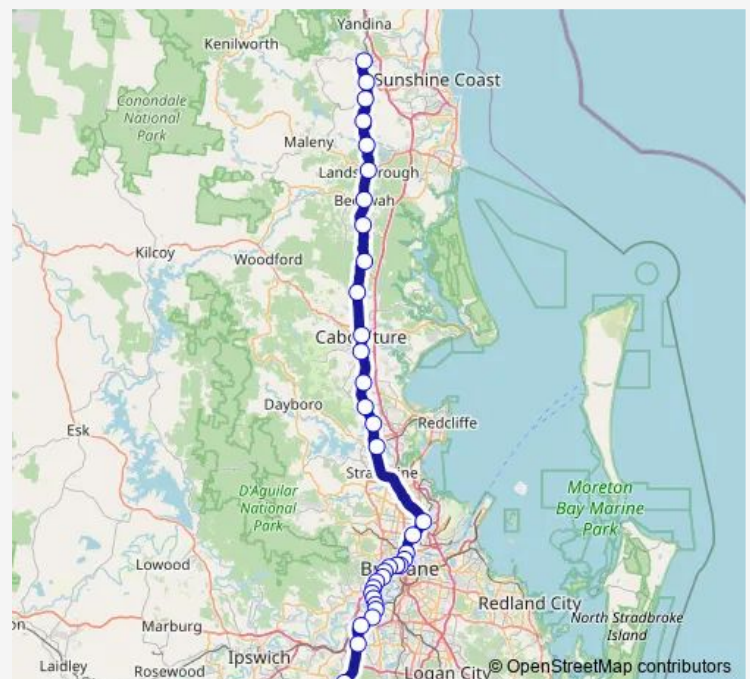

Eagle Junction station, platform 3

Bowen Hills station, platform 3

Fortitude Valley station, platform 3

Central station, platform 5

Route schedule

Nambour station, platform 1 — Springfield Central station, platform 1

Monday 13:38-15:08

Tuesday 13:38-15:08

Wednesday 13:38-15:08

Thursday 13:38-15:08

Friday —

Saturday —

Sunday —

Route info

Direction: Nambour station, platform 1

Stops: 36

Trip Duration: 2 hour 31 min

■ NASP — Nambour line - Springfield line

Roma Street station, platform 8

Milton station, platform 1

Auchenflower station, platform 1

Toowong station, platform 1

Taringa station, platform 1

Indooroopilly station, platform 1

Chelmer station, platform 1

Graceville station, platform 1

Sherwood station, platform 1

Corinda station, platform 2

Oxley station, platform 1