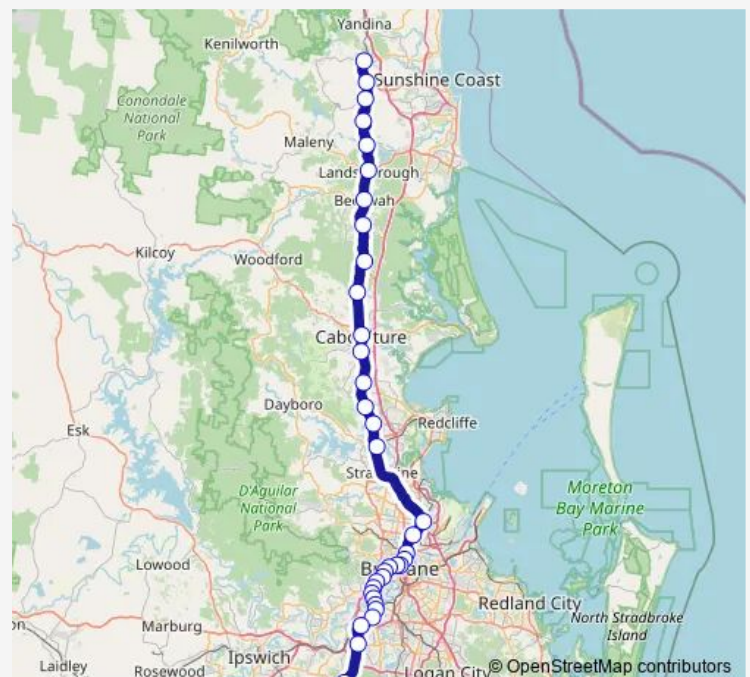

Eagle Junction station, platform 3

Bowen Hills station, platform 3

Fortitude Valley station, platform 3

Central station, platform 5

Route schedule

Nambour station, platform 1 — Springfield Central station, platform 1

Monday 13:38-15:08

Tuesday 13:38-15:08

Wednesday 13:38-15:08

Thursday 13:38-15:08

Friday —

Saturday —

Sunday —

Route info

Direction: Nambour station, platform 1

Stops: 36

Trip Duration: 2 hour 34 min

■ Nasp — Nambour - Springfield

Roma Street station, platform 8

Milton station, platform 1

Auchenflower station, platform 1

Toowong station, platform 1

Taringa station, platform 1

Indooroopilly station, platform 1

Chelmer station, platform 1

Graceville station, platform 1

Sherwood station, platform 1

Corinda station, platform 2

Oxley station, platform 1

Darra station, platform 1