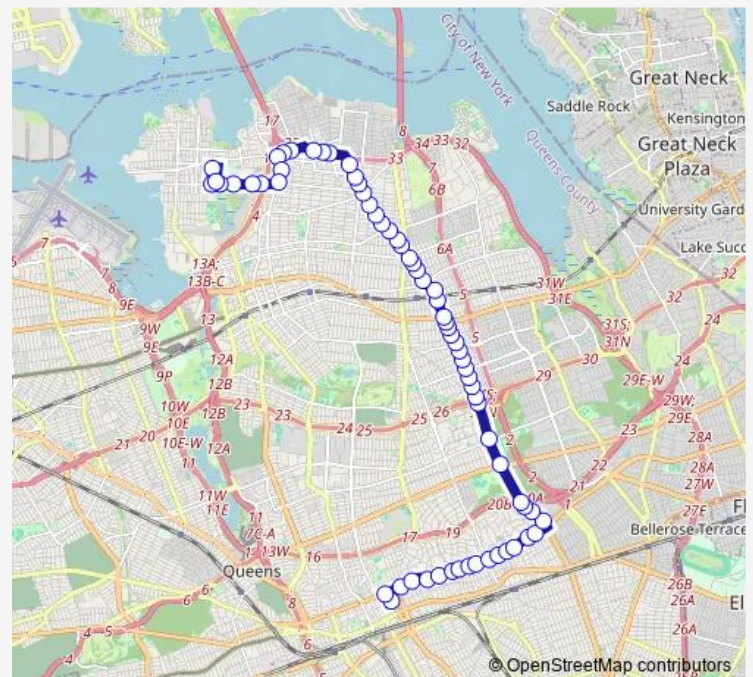

Francis Lewis Blvd/Locke Av

Francis Lewis Blvd/17 Av

Francis Lewis Blvd/18 Av

Francis Lewis Blvd/Willets Point Blvd

Francis Lewis Blvd/21 Av

Francis Lewis Blvd/163 St

Francis Lewis Blvd/24 Av

Francis Lewis Blvd/25 Av

Francis Lewis Blvd/168 St

### Route schedule

132 ST/20 Av — 165 ST/Terminal

Monday 05:00-22:56

Tuesday 05:00-22:56

Wednesday 05:00-22:56

Thursday 05:00-22:56

Friday 05:00-22:56

Saturday 05:25-21:25

### Route info

Direction: 132 ST/20 Av

Stops: 61

Trip Duration: 1 hour 4 min

Q76 — College Point - Jamaica

Francis Lewis Blvd/169 St

Francis Lewis Blvd/170 St

Francis Lewis Blvd/171 St