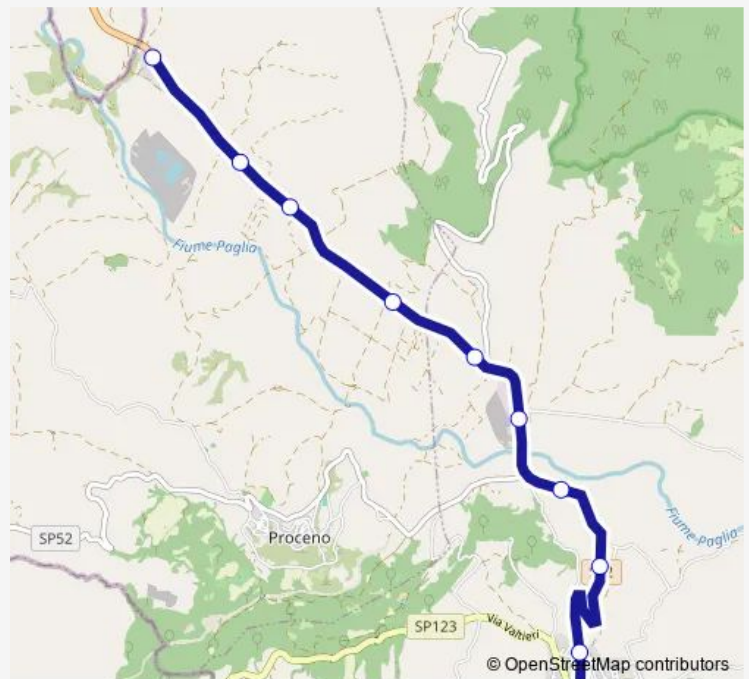

ACQUAPENDENTE | Via Cassia (Km 134) # f994

ACQUAPENDENTE | Via Cassia (Km 133) # f995

ACQUAPENDENTE | Via Cassia Via Marconi # f996

ACQUAPENDENTE | Ist. OMNICOMPRESIVO LEONARDO DA VINCI # f847

Route schedule

PROCENO | Centeno # f976 — ACQUAPENDENTE | Ist. OMNICOMPRESIVO LEONARDO DA VINCI # f847

Monday	06:50
Tuesday	06:50
Wednesday	06:50
Thursday	06:50
Friday	06:50
Saturday	06:50
Sunday	—

Route info

Direction: PROCENO | Centeno # f976

Stops: 10

Trip Duration: 0 hour 10 min

Centeno - Acquapendente # Ac933d

Bus time schedules and route maps are available in an offline PDF at [busmaps.com](https://busmaps.com). Use the [busmaps.com](https://busmaps.com) website to see live bus times, train schedule or subway schedule, and step-by-step directions for all public transit in Proceno