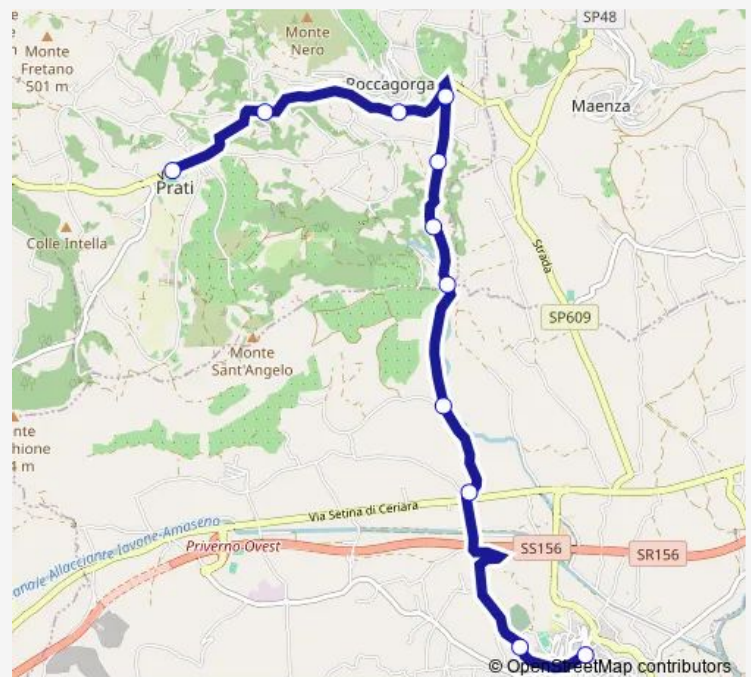

**Bus Roccagorga (Comune) - Priverno # Pv46d**

[Go to website](#)

**Direction**

Roccagorga | Parti # f3364 — Priverno | Terminal Bus | Ist. Superiore T. Rossi # f3429

11 stops

[Open route schedule](#)

Roccagorga | Parti # f3364

Roccagorga | Via Rocchegiana Via Voglia # f3637

Priverno | Via Rocchegiana Via Sant'Angelo # f3629

Priverno | Via Roccagora Via Schito # f3639

Priverno | Cimitero # f3428

Priverno | Terminal Bus | Ist. Superiore T. Rossi # f3429

**Route schedule**

Roccagorga | Parti # f3364 — Priverno | Terminal Bus | Ist. Superiore T. Rossi # f3429

Monday	14:05
Tuesday	14:05
Wednesday	14:05
Thursday	14:05
Friday	14:05
Saturday	14:00
Sunday	—

**Route info**

Direction: Roccagorga | Parti # f3364

Stops: 11

Trip Duration: 0 hour 19 min

Roccagorga (Comune) - Priverno # Pv46d

Bus time schedules and route maps are available in an offline PDF at [busmaps.com](https://busmaps.com). Use the [busmaps.com](https://busmaps.com) website to see live bus times, train schedule or subway schedule, and step-by-step directions for all public transit in Roccagorga