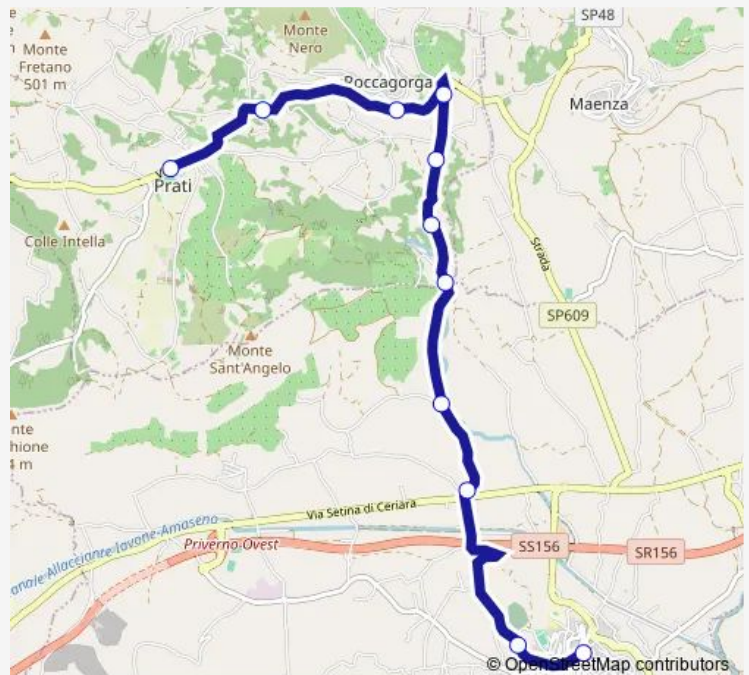

Bus Roccagorga (Comune) - Priverno # Pv46d

[Go to website](#)

Direction

Roccagorga | Parti # f3364 — Priverno | Terminal Bus | Ist. Superiore T. Rossi # f3429

11 stops

[Open route schedule](#)

Roccagorga | Parti # f3364

Roccagorga | Via Rocchegiana Via Voglia # f3637

Priverno | Via Rocchegiana Via Sant'Angelo # f3629

Priverno | Via Roccagora Via Schito # f3639

Priverno | Cimitero # f3428

Priverno | Terminal Bus | Ist. Superiore T. Rossi # f3429

Route schedule

Roccagorga | Parti # f3364 — Priverno | Terminal Bus | Ist. Superiore T. Rossi # f3429

Monday	14:05
Tuesday	14:05
Wednesday	14:05
Thursday	14:05
Friday	14:05
Saturday	14:00
Sunday	—

Route info

Direction: Roccagorga | Parti # f3364

Stops: 11

Trip Duration: 0 hour 15 min

Roccagorga (Comune) - Priverno # Pv46d

Bus time schedules and route maps are available in an offline PDF at busmaps.com. Use the busmaps.com website to see live bus times, train schedule or subway schedule, and step-by-step directions for all public transit in Roccagorga