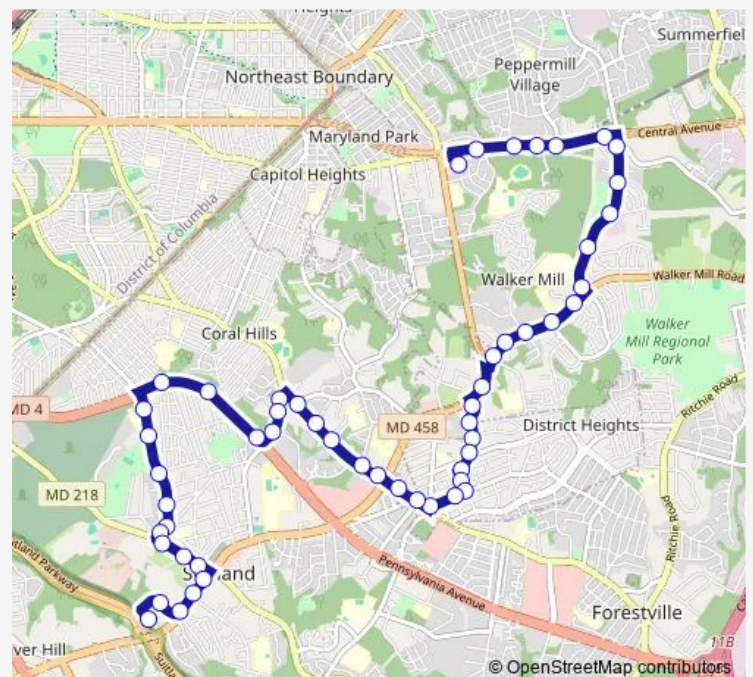

Marlboro Pk+Silver Hill Rd

### Route schedule

Suitland+Bay L — Addison Rd Station+Bay B

Monday 04:50-23:45

Tuesday 04:50-23:45

Wednesday 04:50-23:45

Thursday 04:50-23:45

Friday 04:50-23:45

Saturday 05:30-21:30

### Route info

Direction: Suitland+Bay L

Stops: 51

Trip Duration: 0 hour 34 min

V12 — District Heights-Suitland

Marlboro Pk+Delano Ln

Marlboro Pk+Old Silver Hill Rd

Gateway Bl+Marlboro Pk

## Route info

Direction: Addison Rd Station+Bay B

Stops: 53

Trip Duration: 0 hour 38 min

Gateway Bl+County Rd

Marlboro Pk+Old Silver Hill Rd

Marlboro Pk+Delano Ln

Marlboro Pk+Silver Hill Rd