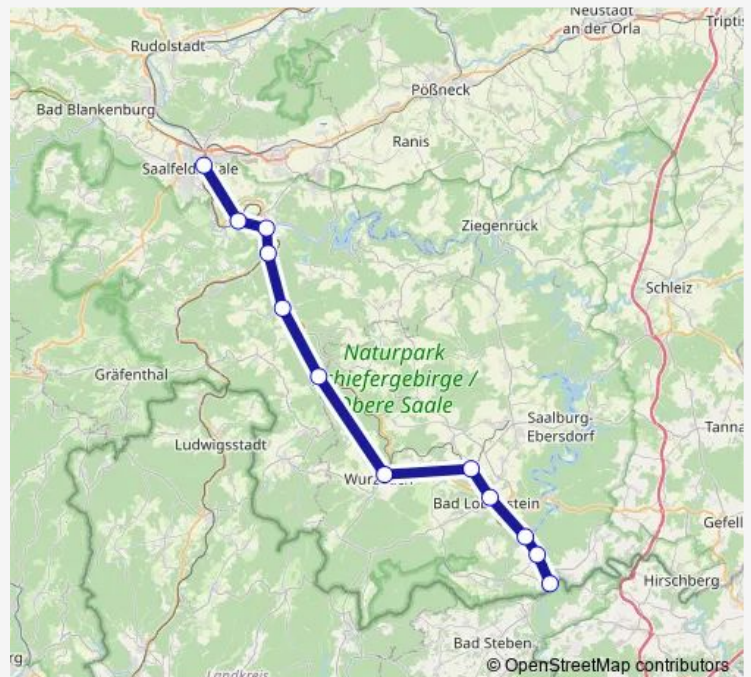

Harra

Blankenstein (Saale)

Route schedule

Saalfeld (Saale) — Blankenstein (Saale)

Monday 16:12

Tuesday 16:12

Wednesday 16:12

Thursday 16:12

Friday 16:12

Saturday —

Sunday —

Route info

Direction: Saalfeld (Saale)

Stops: 12

Trip Duration: 1 hour 18 min

Rb32

Direction

Blankenstein (Saale) — Saalfeld (Saale)

12 stops

[Open route schedule](#)

Blankenstein (Saale)

Harra

Harra Nord

Bad Lobenstein