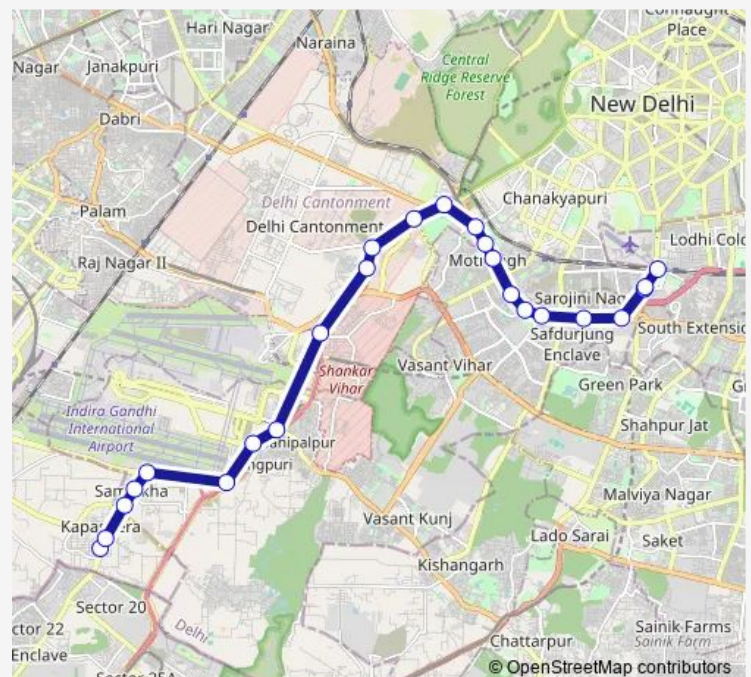

Hyatt Hotel

Nauroji Nagar

SJ Hospital

Route schedule

Kapashera Border — Safdarjung Terminal

Monday 05:30-19:25

Tuesday 05:30-19:25

Wednesday 05:30-19:25

Thursday 05:30-19:25

Friday 05:30-19:25

Saturday 05:30-19:25

Sunday 05:30-19:25

Route info

Direction: Kapashera Border

Stops: 24

Trip Duration: 1 hour 15 min