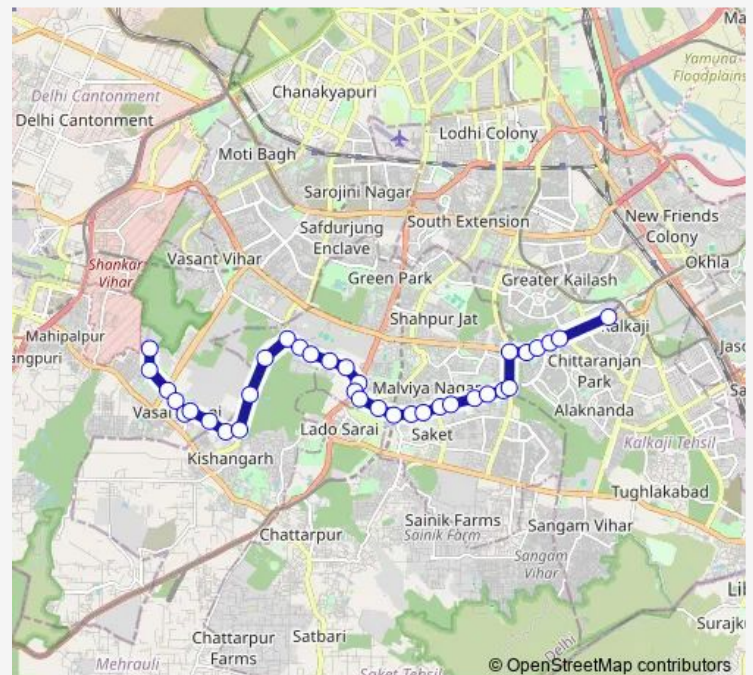

Thursday 06:31-21:34

Friday 06:31-21:34

Saturday 06:31-21:34

Sunday 06:31-21:34

Route info

Direction: Institutional Area Vasant Kunj

Stops: 35

Trip Duration: 0 hour 59 min

Sheikh Sarai Phase li

Sheikh Sarai Ph-li

Chirag Delhi

Masjid Moth

Savitri Cinema

OS Communications

Pumposh Enclave

Nehru Place Terminal

Tuesday 06:17-20:52

Wednesday 06:17-20:52

Thursday 06:17-20:52

Friday 06:17-20:52

Saturday 06:17-20:52

Sunday 06:17-20:52

Route info

Direction: Institutional Area Vasant Kunj