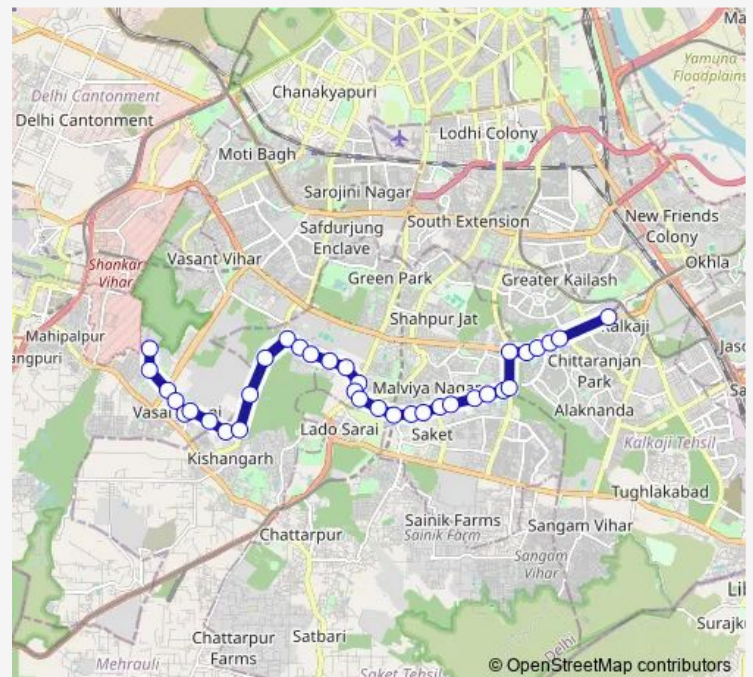

### Route schedule

Institutional Area Vasant Kunj — Nehru Place Terminal

Monday 06:31-21:34

Tuesday 06:31-21:34

Wednesday 06:31-21:34

Thursday 06:31-21:34

Friday 06:31-21:34

Saturday 06:31-21:34

### Route info

Direction: Institutional Area Vasant Kunj

Stops: 35

Trip Duration: 0 hour 59 min

424down

BusMaps

Press Enclave

Haujrani / Maxhospital